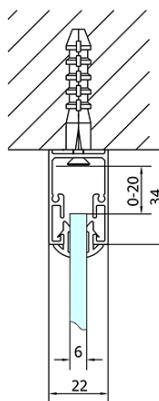

EASY screen three sides 1200x1000mm, L/R variant, clear glass

Order code: EL1215EL3415EL3415

Basic information

Brand: Polysan
Series: EASY

Size

Width: 1200 mm
Height: 1900 mm
Depth: 1000 mm

Properties

Profile colour: Chrome - polished aluminum
Shape: 3-piece shower enclosures
Type of opening: Sliding door
Opening direction: Versatile
Opening width: 480 mm
Glass colour: TRANSPARENT glass
Glass thickness: 6 mm
Properties: Framed design
Weight / Piece: 100.5 kg
Packaging: 5 Piece
Warranty: 2 years

EASY screen three sides 1200x1000mm, L/R variant, clear glass

Technical sheet

EL1015L
EL1115L
EL1215L
EL1315L
EL1415L
EL1515L
EL1815L

EL3115
EL3215
EL3315
EL3415

EL3115
EL3215
EL3315
EL3415

EL1015R
EL1115R
EL1215R
EL1315R
EL1415R
EL1515R
EL1815R

	B
EL3115	680-700
EL3215	780-800
EL3315	880-900
EL3415	980-1000

	A	C	D
EL1015	990-1030	470	400
EL1115	1090-1130	500	430
EL1215	1190-1230	530	480
EL1315	1290-1330	590	530
EL1415	1390-1430	640	580
EL1515	1490-1530	690	630
EL1815	1590-1630	740	680