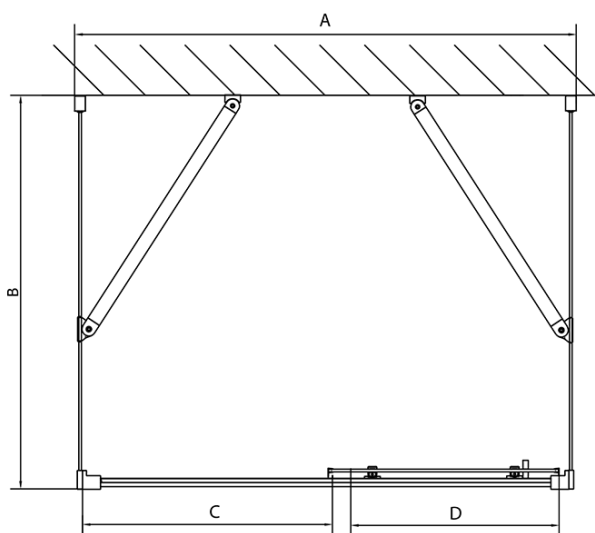

EASY screen three sides 1200x1000mm, L/R variant, clear glass

Order code: EL1215EL3415EL3415

Basic information

Brand: Polysan
Series: EASY

Size

Width: 1200 mm
Height: 1900 mm
Depth: 1000 mm

Properties

Profile colour: Chrome - polished aluminum
Shape: 3-piece shower enclosures
Type of opening: Sliding door
Opening direction: Versatile
Opening width: 480 mm
Glass colour: TRANSPARENT glass
Glass thickness: 6 mm
Properties: Framed design
Weight / Piece: 100.5 kg
Packaging: 5 Piece
Warranty: 2 years

EASY screen three sides 1200x1000mm, L/R variant, clear glass

Technical sheet

EL1015L
EL1115L
EL1215L
EL1315L
EL1415L
EL1515L
EL1815L

EL3115
EL3215
EL3315
EL3415

EL3115
EL3215
EL3315
EL3415

EL1015R
EL1115R
EL1215R
EL1315R
EL1415R
EL1515R
EL1815R

	B
EL3115	680-700
EL3215	780-800
EL3315	880-900
EL3415	980-1000

	A	C	D
EL1015	990-1030	470	400
EL1115	1090-1130	500	430
EL1215	1190-1230	530	480
EL1315	1290-1330	590	530
EL1415	1390-1430	640	580
EL1515	1490-1530	690	630
EL1815	1590-1630	740	680