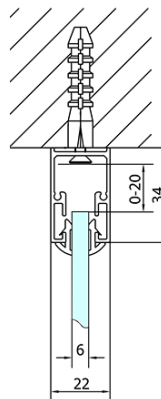

EASY screen three sides 1200x800mm, L/R variant, clear glass

Order code: EL1215EL3215EL3215

Basic information

Brand: Polysan
Series: EASY

Size

Width: 1200 mm
Height: 1900 mm
Depth: 800 mm

Properties

Profile colour: Chrome - polished aluminum
Shape: 3-piece shower enclosures
Type of opening: Sliding door
Opening direction: Versatile
Opening width: 480 mm
Glass colour: TRANSPARENT glass
Glass thickness: 6 mm
Properties: Framed design
Weight / Piece: 88.5 kg
Packaging: 5 Piece
Warranty: 2 years

EASY screen three sides 1200x800mm, L/R variant, clear glass

Technical sheet

EL1015L
EL1115L
EL1215L
EL1315L
EL1415L
EL1515L
EL1815L

EL3115
EL3215
EL3315
EL3415

EL3115
EL3215
EL3315
EL3415

EL1015R
EL1115R
EL1215R
EL1315R
EL1415R
EL1515R
EL1815R

	B
EL3115	680-700
EL3215	780-800
EL3315	880-900
EL3415	980-1000

	A	C	D
EL1015	990-1030	470	400
EL1115	1090-1130	500	430
EL1215	1190-1230	530	480
EL1315	1290-1330	590	530
EL1415	1390-1430	640	580
EL1515	1490-1530	690	630
EL1815	1590-1630	740	680