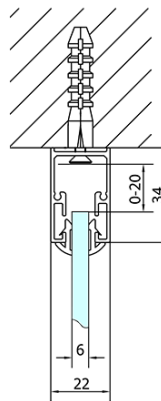

EASY screen three sides 1200x800mm, L/R variant, clear glass

Order code: EL1215EL3215EL3215

Basic information

Brand: Polysan
Series: EASY

Size

Width: 1200 mm
Height: 1900 mm
Depth: 800 mm

Properties

Profile colour: Chrome - polished aluminum
Shape: 3-piece shower enclosures
Type of opening: Sliding door
Opening direction: Versatile
Opening width: 480 mm
Glass colour: TRANSPARENT glass
Glass thickness: 6 mm
Properties: Framed design
Weight / Piece: 88.5 kg
Packaging: 5 Piece
Warranty: 2 years

EASY screen three sides 1200x800mm, L/R variant, clear glass

Technical sheet

EL1015L
EL1115L
EL1215L
EL1315L
EL1415L
EL1515L
EL1815L

EL3115
EL3215
EL3315
EL3415

EL3115
EL3215
EL3315
EL3415

EL1015R
EL1115R
EL1215R
EL1315R
EL1415R
EL1515R
EL1815R

	B
EL3115	680-700
EL3215	780-800
EL3315	880-900
EL3415	980-1000

	A	C	D
EL1015	990-1030	470	400
EL1115	1090-1130	500	430
EL1215	1190-1230	530	480
EL1315	1290-1330	590	530
EL1415	1390-1430	640	580
EL1515	1490-1530	690	630
EL1815	1590-1630	740	680