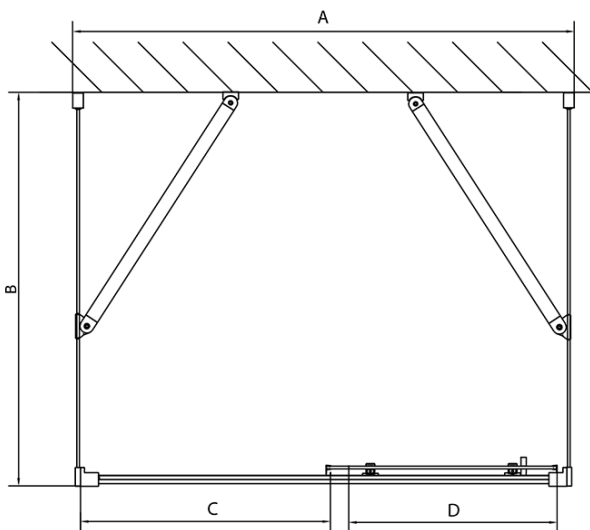

EASY screen three sides 1200x800mm, L/R variant, clear glass

Order code: EL1215EL3215EL3215

Basic information

Brand: Polysan
Series: EASY

Size

Width: 1200 mm
Height: 1900 mm
Depth: 800 mm

Properties

Profile colour: Chrome - polished aluminum
Shape: 3-piece shower enclosures
Type of opening: Sliding door
Opening direction: Versatile
Opening width: 480 mm
Glass colour: TRANSPARENT glass
Glass thickness: 6 mm
Properties: Framed design
Weight / Piece: 88.5 kg
Packaging: 5 Piece
Warranty: 2 years

EASY screen three sides 1200x800mm, L/R variant, clear glass

Technical sheet

EL1015L
EL1115L
EL1215L
EL1315L
EL1415L
EL1515L
EL1815L

EL3115
EL3215
EL3315
EL3415

EL3115
EL3215
EL3315
EL3415

EL1015R
EL1115R
EL1215R
EL1315R
EL1415R
EL1515R
EL1815R

	B
EL3115	680-700
EL3215	780-800
EL3315	880-900
EL3415	980-1000

	A	C	D
EL1015	990-1030	470	400
EL1115	1090-1130	500	430
EL1215	1190-1230	530	480
EL1315	1290-1330	590	530
EL1415	1390-1430	640	580
EL1515	1490-1530	690	630
EL1815	1590-1630	740	680