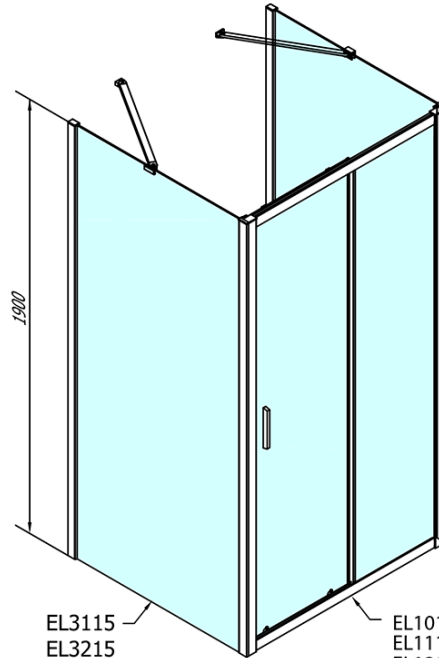

EASY screen three sides 1200x800mm, L/R variant, clear glass

Order code: EL1215EL3215EL3215

Basic information

Brand: Polysan
Series: EASY

Size

Width: 1200 mm
Height: 1900 mm
Depth: 800 mm

Properties

Profile colour: Chrome - polished aluminum
Shape: 3-piece shower enclosures
Type of opening: Sliding door
Opening direction: Versatile
Opening width: 480 mm
Glass colour: TRANSPARENT glass
Glass thickness: 6 mm
Properties: Framed design
Weight / Piece: 88.5 kg
Packaging: 5 Piece
Warranty: 2 years

EASY screen three sides 1200x800mm, L/R variant, clear glass

Technical sheet

EL1015L
EL1115L
EL1215L
EL1315L
EL1415L
EL1515L
EL1815L

EL3115
EL3215
EL3315
EL3415

EL3115
EL3215
EL3315
EL3415

EL1015R
EL1115R
EL1215R
EL1315R
EL1415R
EL1515R
EL1815R

	B
EL3115	680-700
EL3215	780-800
EL3315	880-900
EL3415	980-1000

	A	C	D
EL1015	990-1030	470	400
EL1115	1090-1130	500	430
EL1215	1190-1230	530	480
EL1315	1290-1330	590	530
EL1415	1390-1430	640	580
EL1515	1490-1530	690	630
EL1815	1590-1630	740	680