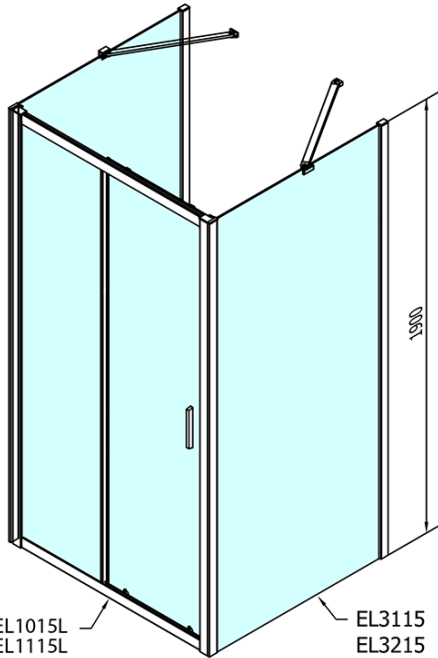

EASY screen three sides 1200x800mm, L/R variant, clear glass

Order code: EL1215EL3215EL3215

Basic information

Brand: Polysan
Series: EASY

Size

Width: 1200 mm
Height: 1900 mm
Depth: 800 mm

Properties

Profile colour: Chrome - polished aluminum
Shape: 3-piece shower enclosures
Type of opening: Sliding door
Opening direction: Versatile
Opening width: 480 mm
Glass colour: TRANSPARENT glass
Glass thickness: 6 mm
Properties: Framed design
Weight / Piece: 88.5 kg
Packaging: 5 Piece
Warranty: 2 years

EASY screen three sides 1200x800mm, L/R variant, clear glass

Technical sheet

EL1015L
EL1115L
EL1215L
EL1315L
EL1415L
EL1515L
EL1815L

EL3115
EL3215
EL3315
EL3415

EL3115
EL3215
EL3315
EL3415

EL1015R
EL1115R
EL1215R
EL1315R
EL1415R
EL1515R
EL1815R

	B
EL3115	680-700
EL3215	780-800
EL3315	880-900
EL3415	980-1000

	A	C	D
EL1015	990-1030	470	400
EL1115	1090-1130	500	430
EL1215	1190-1230	530	480
EL1315	1290-1330	590	530
EL1415	1390-1430	640	580
EL1515	1490-1530	690	630
EL1815	1590-1630	740	680