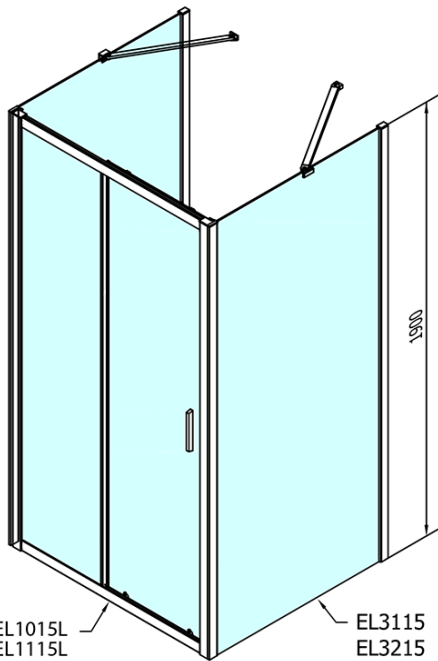

## EASY screen three sides 1200x700mm, L/R variant, clear glass

**Order code:** EL1215EL3115EL3115

### Size

**Width:** 1200 mm

**Height:** 1900 mm

**Depth:** 700 mm

### Properties

**Profile colour:** Chrome - polished aluminum

**Shape:** 3-piece shower enclosures

**Type of opening:** Sliding door

**Opening direction:** Versatile

**Opening width:** 480 mm

**Glass colour:** TRANSPARENT glass

**Glass thickness:** 6 mm

**Properties:** Framed design

**Weight / Piece:** 82.5 kg

**Packaging:** 5 Piece

**Warranty:** 2 years

EASY screen three sides 1200x700mm, L/R variant, clear glass

Technical sheet

EL1015L  
EL1115L  
EL1215L  
EL1315L  
EL1415L  
EL1515L  
EL1815L