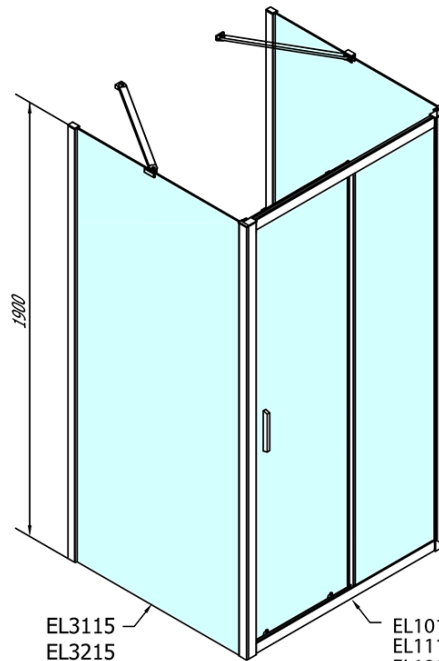

EL3115
EL3215
EL3315
EL3415

EL1015R
EL1115R
EL1215R
EL1315R
EL1415R
EL1515R
EL1815R