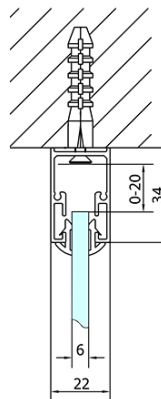

EASY screen three sides 1200x700mm, L/R variant, clear glass

Order code: EL1215EL3115EL3115

Basic information

Brand: Polysan

Series: EASY

Size

Width: 1200 mm

Height: 1900 mm

Depth: 700 mm

Properties

Profile colour: Chrome - polished aluminum

Shape: 3-piece shower enclosures

Type of opening: Sliding door

Opening direction: Versatile

Opening width: 480 mm

Glass colour: TRANSPARENT glass

Glass thickness: 6 mm

Properties: Framed design

Weight / Piece: 82.5 kg

Packaging: 5 Piece

Warranty: 2 years

EASY screen three sides 1200x700mm, L/R variant, clear glass

Technical sheet

EL1015L
EL1115L
EL1215L
EL1315L
EL1415L
EL1515L
EL1815L

EL3115
EL3215
EL3315
EL3415

EL3115
EL3215
EL3315
EL3415

EL1015R
EL1115R
EL1215R
EL1315R
EL1415R
EL1515R
EL1815R

	B
EL3115	680-700
EL3215	780-800
EL3315	880-900
EL3415	980-1000

	A	C	D
EL1015	990-1030	470	400
EL1115	1090-1130	500	430
EL1215	1190-1230	530	480
EL1315	1290-1330	590	530
EL1415	1390-1430	640	580
EL1515	1490-1530	690	630
EL1815	1590-1630	740	680