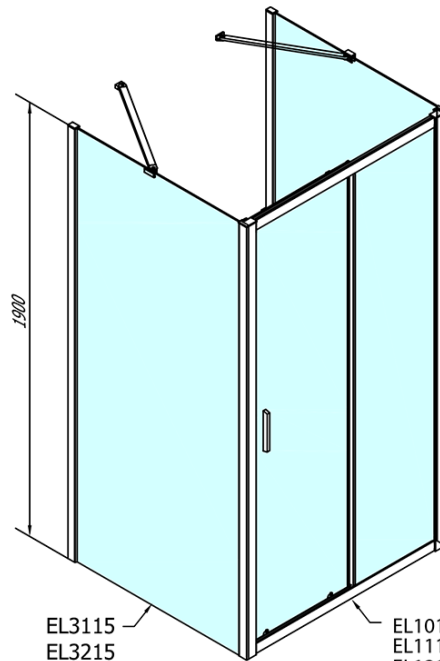

EASY screen three sides 1200x700mm, L/R variant, clear glass

Order code: EL1215EL3115EL3115

Basic information

Brand: Polysan

Series: EASY

Size

Width: 1200 mm

Height: 1900 mm

Depth: 700 mm

Properties

Profile colour: Chrome - polished aluminum

Shape: 3-piece shower enclosures

Type of opening: Sliding door

Opening direction: Versatile

Opening width: 480 mm

Glass colour: TRANSPARENT glass

Glass thickness: 6 mm

Properties: Framed design

Weight / Piece: 82.5 kg

Packaging: 5 Piece

Warranty: 2 years

EASY screen three sides 1200x700mm, L/R variant, clear glass

Technical sheet

EL1015L
EL1115L
EL1215L
EL1315L
EL1415L
EL1515L
EL1815L

EL3115
EL3215
EL3315
EL3415

EL3115
EL3215
EL3315
EL3415

EL1015R
EL1115R
EL1215R
EL1315R
EL1415R
EL1515R
EL1815R

	B
EL3115	680-700
EL3215	780-800
EL3315	880-900
EL3415	980-1000

	A	C	D
EL1015	990-1030	470	400
EL1115	1090-1130	500	430
EL1215	1190-1230	530	480
EL1315	1290-1330	590	530
EL1415	1390-1430	640	580
EL1515	1490-1530	690	630
EL1815	1590-1630	740	680