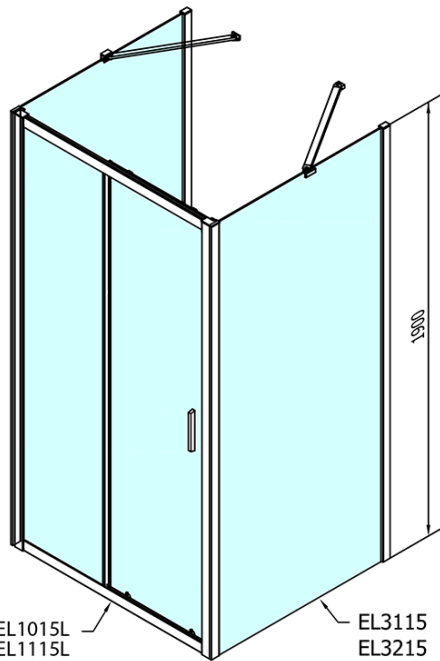

EASY screen three sides 1200x700mm, L/R variant, clear glass

Order code: EL1215EL3115EL3115

Basic information

Brand: Polysan

Series: EASY

Size

Width: 1200 mm

Height: 1900 mm

Depth: 700 mm

Properties

Profile colour: Chrome - polished aluminum

Shape: 3-piece shower enclosures

Type of opening: Sliding door

Opening direction: Versatile

Opening width: 480 mm

Glass colour: TRANSPARENT glass

Glass thickness: 6 mm

Properties: Framed design

Weight / Piece: 82.5 kg

Packaging: 5 Piece

Warranty: 2 years

EASY screen three sides 1200x700mm, L/R variant, clear glass

Technical sheet

EL1015L
EL1115L
EL1215L
EL1315L
EL1415L
EL1515L
EL1815L

EL3115
EL3215
EL3315
EL3415

EL3115
EL3215
EL3315
EL3415

EL1015R
EL1115R
EL1215R
EL1315R
EL1415R
EL1515R
EL1815R

	B
EL3115	680-700
EL3215	780-800
EL3315	880-900
EL3415	980-1000

	A	C	D
EL1015	990-1030	470	400
EL1115	1090-1130	500	430
EL1215	1190-1230	530	480
EL1315	1290-1330	590	530
EL1415	1390-1430	640	580
EL1515	1490-1530	690	630
EL1815	1590-1630	740	680