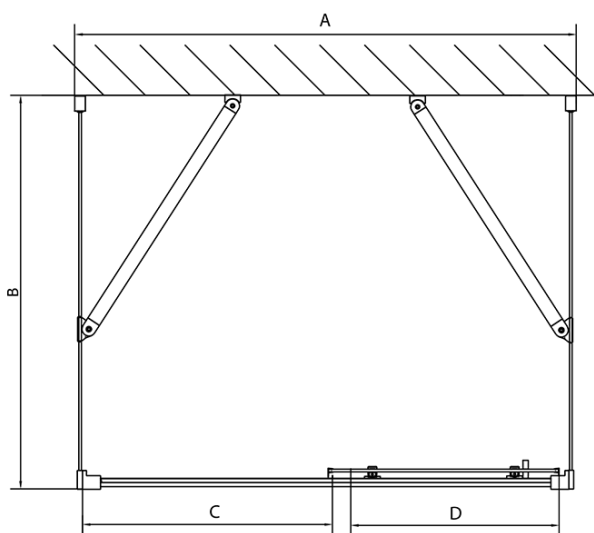

EASY screen three sides 1200x700mm, L/R variant, clear glass

Order code: EL1215EL3115EL3115

Basic information

Brand: Polysan
Series: EASY

Size

Width: 1200 mm
Height: 1900 mm
Depth: 700 mm

Properties

Profile colour: Chrome - polished aluminum
Shape: 3-piece shower enclosures
Type of opening: Sliding door
Opening direction: Versatile
Opening width: 480 mm
Glass colour: TRANSPARENT glass
Glass thickness: 6 mm
Properties: Framed design
Weight / Piece: 82.5 kg
Packaging: 5 Piece
Warranty: 2 years

EASY screen three sides 1200x700mm, L/R variant, clear glass

Technical sheet

EL1015L
EL1115L
EL1215L
EL1315L
EL1415L
EL1515L
EL1815L

EL3115
EL3215
EL3315
EL3415

EL3115
EL3215
EL3315
EL3415

EL1015R
EL1115R
EL1215R
EL1315R
EL1415R
EL1515R
EL1815R

	B
EL3115	680-700
EL3215	780-800
EL3315	880-900
EL3415	980-1000

	A	C	D
EL1015	990-1030	470	400
EL1115	1090-1130	500	430
EL1215	1190-1230	530	480
EL1315	1290-1330	590	530
EL1415	1390-1430	640	580
EL1515	1490-1530	690	630
EL1815	1590-1630	740	680