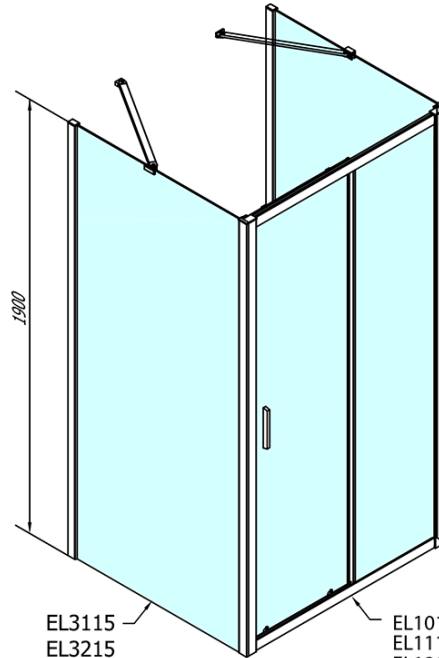

EASY screen three sides 1100x1000mm, L/R variant, clear glass

Order code: EL1115EL3415EL3415

Basic information

Brand: Polysan
Series: EASY

Size

Width: 1100 mm
Height: 1900 mm
Depth: 1000 mm

Properties

Profile colour: Chrome - polished aluminum
Shape: 3-piece shower enclosures
Type of opening: Sliding door
Opening direction: Versatile
Opening width: 430 mm
Glass colour: TRANSPARENT glass
Glass thickness: 6 mm
Properties: Framed design
Weight / Piece: 97.5 kg
Packaging: 5 Piece
Warranty: 2 years

EASY screen three sides 1100x1000mm, L/R variant, clear glass

Technical sheet

EL1015L
EL1115L
EL1215L
EL1315L
EL1415L
EL1515L
EL1815L

EL3115
EL3215
EL3315
EL3415

EL3115
EL3215
EL3315
EL3415

EL1015R
EL1115R
EL1215R
EL1315R
EL1415R
EL1515R
EL1815R

	B
EL3115	680-700
EL3215	780-800
EL3315	880-900
EL3415	980-1000

	A	C	D
EL1015	990-1030	470	400
EL1115	1090-1130	500	430
EL1215	1190-1230	530	480
EL1315	1290-1330	590	530
EL1415	1390-1430	640	580
EL1515	1490-1530	690	630
EL1815	1590-1630	740	680