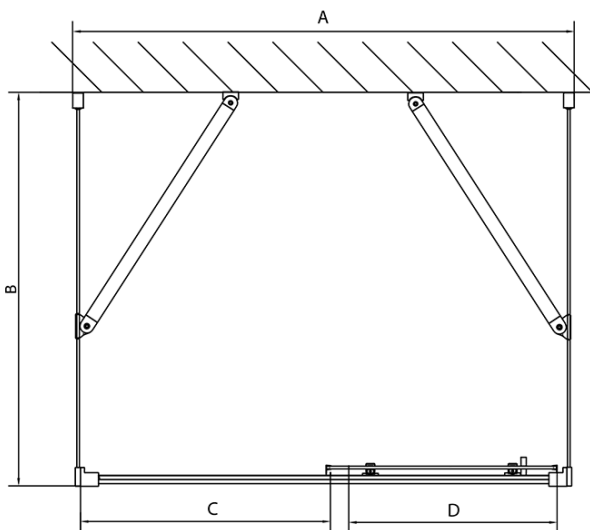

EASY screen three sides 1100x1000mm, L/R variant, clear glass

Order code: EL1115EL3415EL3415

Basic information

Brand: Polysan
Series: EASY

Size

Width: 1100 mm
Height: 1900 mm
Depth: 1000 mm

Properties

Profile colour: Chrome - polished aluminum
Shape: 3-piece shower enclosures
Type of opening: Sliding door
Opening direction: Versatile
Opening width: 430 mm
Glass colour: TRANSPARENT glass
Glass thickness: 6 mm
Properties: Framed design
Weight / Piece: 97.5 kg
Packaging: 5 Piece
Warranty: 2 years

EASY screen three sides 1100x1000mm, L/R variant, clear glass

Technical sheet

EL1015L
EL1115L
EL1215L
EL1315L
EL1415L
EL1515L
EL1815L

EL3115
EL3215
EL3315
EL3415

EL3115
EL3215
EL3315
EL3415

EL1015R
EL1115R
EL1215R
EL1315R
EL1415R
EL1515R
EL1815R

	B
EL3115	680-700
EL3215	780-800
EL3315	880-900
EL3415	980-1000

	A	C	D
EL1015	990-1030	470	400
EL1115	1090-1130	500	430
EL1215	1190-1230	530	480
EL1315	1290-1330	590	530
EL1415	1390-1430	640	580
EL1515	1490-1530	690	630
EL1815	1590-1630	740	680