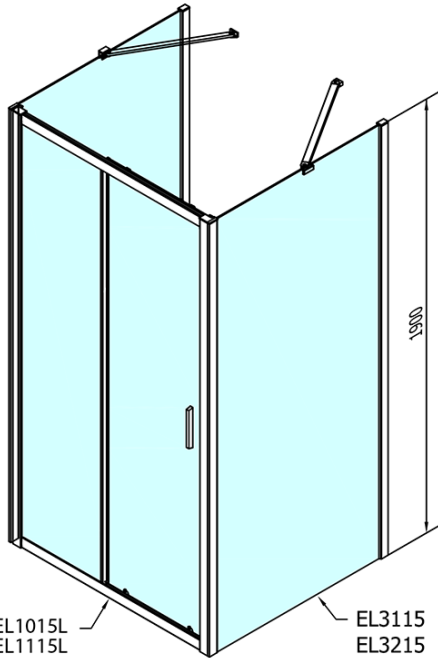

EASY screen three sides 1100x1000mm, L/R variant, clear glass

Order code: EL1115EL3415EL3415

Basic information

Brand: Polysan
Series: EASY

Size

Width: 1100 mm
Height: 1900 mm
Depth: 1000 mm

Properties

Profile colour: Chrome - polished aluminum
Shape: 3-piece shower enclosures
Type of opening: Sliding door
Opening direction: Versatile
Opening width: 430 mm
Glass colour: TRANSPARENT glass
Glass thickness: 6 mm
Properties: Framed design
Weight / Piece: 97.5 kg
Packaging: 5 Piece
Warranty: 2 years

EASY screen three sides 1100x1000mm, L/R variant, clear glass

Technical sheet

EL1015L
EL1115L
EL1215L
EL1315L
EL1415L
EL1515L
EL1815L

EL3115
EL3215
EL3315
EL3415

EL3115
EL3215
EL3315
EL3415

EL1015R
EL1115R
EL1215R
EL1315R
EL1415R
EL1515R
EL1815R

	B
EL3115	680-700
EL3215	780-800
EL3315	880-900
EL3415	980-1000

	A	C	D
EL1015	990-1030	470	400
EL1115	1090-1130	500	430
EL1215	1190-1230	530	480
EL1315	1290-1330	590	530
EL1415	1390-1430	640	580
EL1515	1490-1530	690	630
EL1815	1590-1630	740	680