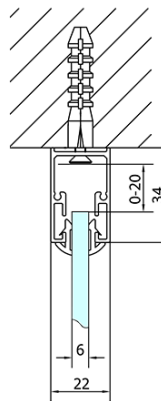

EASY screen three sides 1100x1000mm, L/R variant, clear glass

Order code: EL1115EL3415EL3415

Basic information

Brand: Polysan
Series: EASY

Size

Width: 1100 mm
Height: 1900 mm
Depth: 1000 mm

Properties

Profile colour: Chrome - polished aluminum
Shape: 3-piece shower enclosures
Type of opening: Sliding door
Opening direction: Versatile
Opening width: 430 mm
Glass colour: TRANSPARENT glass
Glass thickness: 6 mm
Properties: Framed design
Weight / Piece: 97.5 kg
Packaging: 5 Piece
Warranty: 2 years

EASY screen three sides 1100x1000mm, L/R variant, clear glass

Technical sheet

EL1015L
EL1115L
EL1215L
EL1315L
EL1415L
EL1515L
EL1815L

EL3115
EL3215
EL3315
EL3415

EL3115
EL3215
EL3315
EL3415

EL1015R
EL1115R
EL1215R
EL1315R
EL1415R
EL1515R
EL1815R

	B
EL3115	680-700
EL3215	780-800
EL3315	880-900
EL3415	980-1000

	A	C	D
EL1015	990-1030	470	400
EL1115	1090-1130	500	430
EL1215	1190-1230	530	480
EL1315	1290-1330	590	530
EL1415	1390-1430	640	580
EL1515	1490-1530	690	630
EL1815	1590-1630	740	680