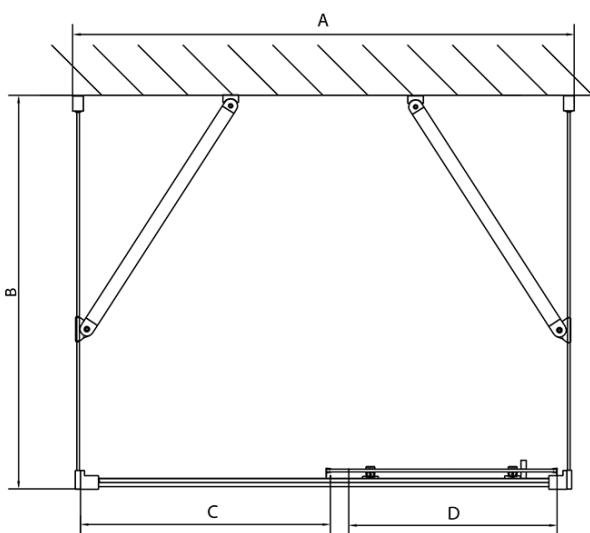

EASY screen three sides 1100x800mm, L/R variant, clear glass

Order code: EL1115EL3215EL3215

Basic information

Brand: Polysan

Series: EASY

Size

Width: 1100 mm

Height: 1900 mm

Depth: 800 mm

Properties

Profile colour: Chrome - polished aluminum

Shape: 3-piece shower enclosures

Type of opening: Sliding door

Opening direction: Versatile

Opening width: 430 mm

Glass colour: TRANSPARENT glass

Glass thickness: 6 mm

Properties: Framed design

Weight / Piece: 85.5 kg

Packaging: 5 Piece

Warranty: 2 years

EASY screen three sides 1100x800mm, L/R variant, clear glass

Technical sheet

EL1015L
EL1115L
EL1215L
EL1315L
EL1415L
EL1515L
EL1815L

EL3115
EL3215
EL3315
EL3415

EL3115
EL3215
EL3315
EL3415

EL1015R
EL1115R
EL1215R
EL1315R
EL1415R
EL1515R
EL1815R

	B
EL3115	680-700
EL3215	780-800
EL3315	880-900
EL3415	980-1000

	A	C	D
EL1015	990-1030	470	400
EL1115	1090-1130	500	430
EL1215	1190-1230	530	480
EL1315	1290-1330	590	530
EL1415	1390-1430	640	580
EL1515	1490-1530	690	630
EL1815	1590-1630	740	680