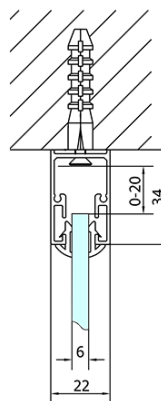

EASY screen three sides 1100x800mm, L/R variant, clear glass

Order code: EL1115EL3215EL3215

Basic information

Brand: Polysan

Series: EASY

Size

Width: 1100 mm

Height: 1900 mm

Depth: 800 mm

Properties

Profile colour: Chrome - polished aluminum

Shape: 3-piece shower enclosures

Type of opening: Sliding door

Opening direction: Versatile

Opening width: 430 mm

Glass colour: TRANSPARENT glass

Glass thickness: 6 mm

Properties: Framed design

Weight / Piece: 85.5 kg

Packaging: 5 Piece

Warranty: 2 years

EASY screen three sides 1100x800mm, L/R variant, clear glass

Technical sheet

EL1015L
EL1115L
EL1215L
EL1315L
EL1415L
EL1515L
EL1815L

EL3115
EL3215
EL3315
EL3415

EL3115
EL3215
EL3315
EL3415

EL1015R
EL1115R
EL1215R
EL1315R
EL1415R
EL1515R
EL1815R

	B
EL3115	680-700
EL3215	780-800
EL3315	880-900
EL3415	980-1000

	A	C	D
EL1015	990-1030	470	400
EL1115	1090-1130	500	430
EL1215	1190-1230	530	480
EL1315	1290-1330	590	530
EL1415	1390-1430	640	580
EL1515	1490-1530	690	630
EL1815	1590-1630	740	680