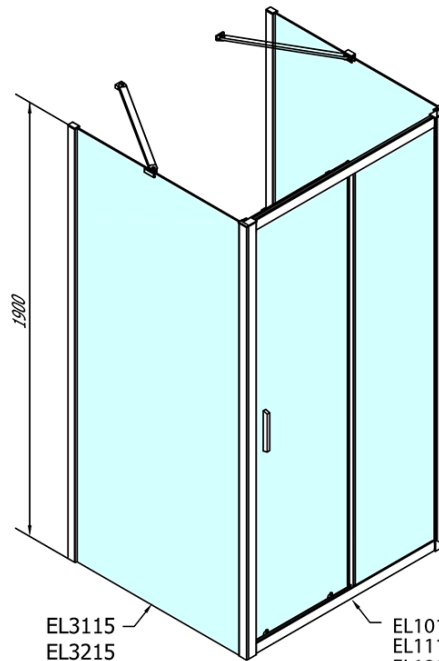

EASY screen three sides 1100x800mm, L/R variant, clear glass

Order code: EL1115EL3215EL3215

Basic information

Brand: Polysan

Series: EASY

Size

Width: 1100 mm

Height: 1900 mm

Depth: 800 mm

Properties

Profile colour: Chrome - polished aluminum

Shape: 3-piece shower enclosures

Type of opening: Sliding door

Opening direction: Versatile

Opening width: 430 mm

Glass colour: TRANSPARENT glass

Glass thickness: 6 mm

Properties: Framed design

Weight / Piece: 85.5 kg

Packaging: 5 Piece

Warranty: 2 years

EASY screen three sides 1100x800mm, L/R variant, clear glass

Technical sheet

EL1015L
EL1115L
EL1215L
EL1315L
EL1415L
EL1515L
EL1815L

EL3115
EL3215
EL3315
EL3415

EL3115
EL3215
EL3315
EL3415

EL1015R
EL1115R
EL1215R
EL1315R
EL1415R
EL1515R
EL1815R

	B
EL3115	680-700
EL3215	780-800
EL3315	880-900
EL3415	980-1000

	A	C	D
EL1015	990-1030	470	400
EL1115	1090-1130	500	430
EL1215	1190-1230	530	480
EL1315	1290-1330	590	530
EL1415	1390-1430	640	580
EL1515	1490-1530	690	630
EL1815	1590-1630	740	680