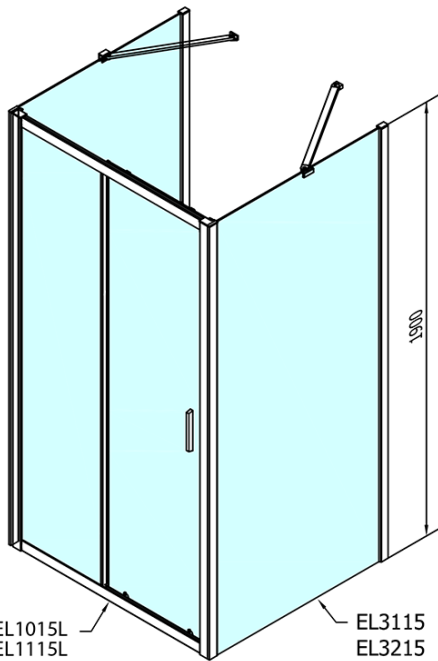

EASY screen three sides 1100x800mm, L/R variant, clear glass

Order code: EL1115EL3215EL3215

Basic information

Brand: Polysan

Series: EASY

Size

Width: 1100 mm

Height: 1900 mm

Depth: 800 mm

Properties

Profile colour: Chrome - polished aluminum

Shape: 3-piece shower enclosures

Type of opening: Sliding door

Opening direction: Versatile

Opening width: 430 mm

Glass colour: TRANSPARENT glass

Glass thickness: 6 mm

Properties: Framed design

Weight / Piece: 85.5 kg

Packaging: 5 Piece

Warranty: 2 years

EASY screen three sides 1100x800mm, L/R variant, clear glass

Technical sheet

EL1015L
EL1115L
EL1215L
EL1315L
EL1415L
EL1515L
EL1815L

EL3115
EL3215
EL3315
EL3415

EL3115
EL3215
EL3315
EL3415

EL1015R
EL1115R
EL1215R
EL1315R
EL1415R
EL1515R
EL1815R

	B
EL3115	680-700
EL3215	780-800
EL3315	880-900
EL3415	980-1000

	A	C	D
EL1015	990-1030	470	400
EL1115	1090-1130	500	430
EL1215	1190-1230	530	480
EL1315	1290-1330	590	530
EL1415	1390-1430	640	580
EL1515	1490-1530	690	630
EL1815	1590-1630	740	680