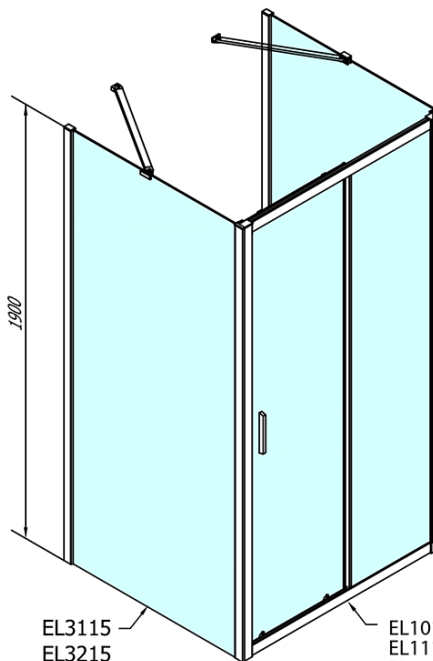

EL3115
EL3215
EL3315
EL3415

EL1015R
EL1115R
EL1215R
EL1315R
EL1415R
EL1515R
EL1815R