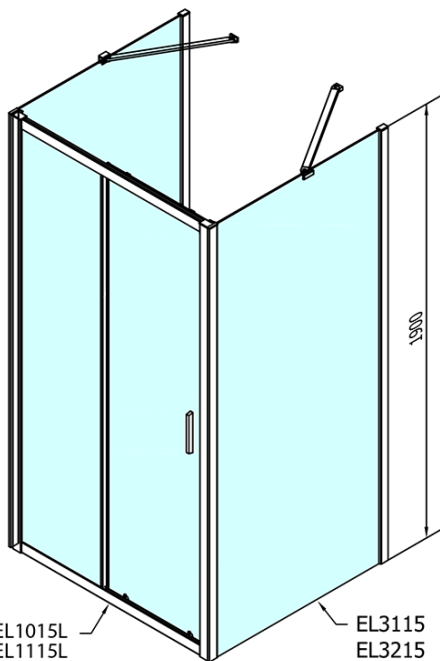

## EASY screen three sides 1100x800mm, L/R variant, clear glass

**Order code:** EL1115EL3215EL3215

### Size

**Width:** 1100 mm

**Height:** 1900 mm

**Depth:** 800 mm

### Properties

**Profile colour:** Chrome - polished aluminum

**Shape:** 3-piece shower enclosures

**Type of opening:** Sliding door

**Opening direction:** Versatile

**Opening width:** 430 mm

**Glass colour:** TRANSPARENT glass

**Glass thickness:** 6 mm

**Properties:** Framed design

**Weight / Piece:** 85.5 kg

**Packaging:** 5 Piece

**Warranty:** 2 years

EASY screen three sides 1100x800mm, L/R variant,  
clear glass

Technical sheet