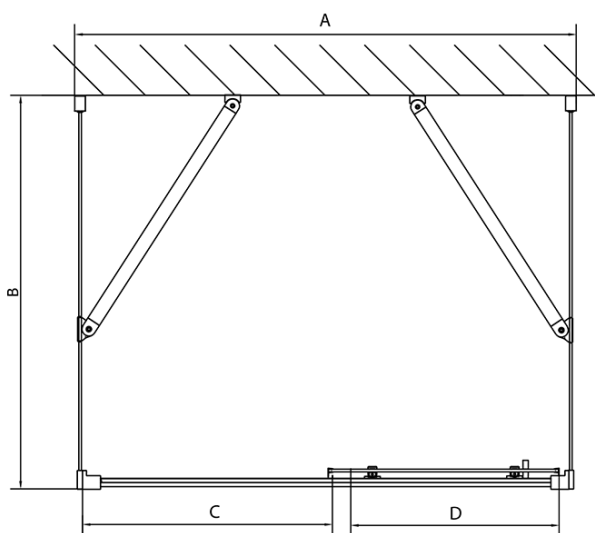

B
EL3115	680-700
EL3215	780-800
EL3315	880-900
EL3415	980-1000

	A	C	D
EL1015	990-1030	470	400
EL1115	1090-1130	500	430
EL1215	1190-1230	530	480
EL1315	1290-1330	590	530
EL1415	1390-1430	640	580
EL1515	1490-1530	690	630
EL1815	1590-1630	740	680