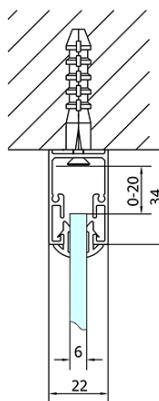

EASY screen three sides 1100x700mm, L/R variant, clear glass

Order code: EL1115EL3115EL3115

Basic information

Brand: Polysan
Series: EASY

Size

Width: 1100 mm
Height: 1900 mm
Depth: 700 mm

Properties

Profile colour: Chrome - polished aluminum
Shape: 3-piece shower enclosures
Type of opening: Sliding door
Opening direction: Versatile
Opening width: 430 mm
Glass colour: TRANSPARENT glass
Glass thickness: 6 mm
Properties: Framed design
Weight / Piece: 79.5 kg
Packaging: 5 Piece
Warranty: 2 years

EASY screen three sides 1100x700mm, L/R variant,
clear glass

Technical sheet

EL1015L
EL1115L
EL1215L
EL1315L
EL1415L
EL1515L
EL1815L

EL3115
EL3215
EL3315
EL3415

EL3115
EL3215
EL3315
EL3415

EL1015R
EL1115R
EL1215R
EL1315R
EL1415R
EL1515R
EL1815R

	B
EL3115	680-700
EL3215	780-800
EL3315	880-900
EL3415	980-1000

	A	C	D
EL1015	990-1030	470	400
EL1115	1090-1130	500	430
EL1215	1190-1230	530	480
EL1315	1290-1330	590	530
EL1415	1390-1430	640	580
EL1515	1490-1530	690	630
EL1815	1590-1630	740	680