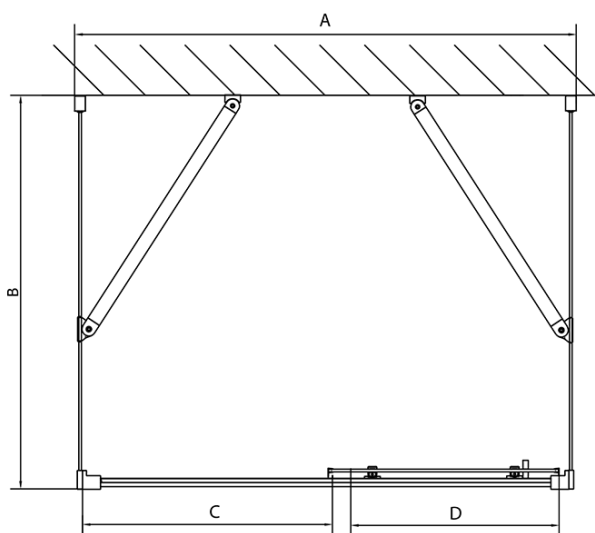

EASY screen three sides 1100x700mm, L/R variant, clear glass

Order code: EL1115EL3115EL3115

Basic information

Brand: Polysan
Series: EASY

Size

Width: 1100 mm
Height: 1900 mm
Depth: 700 mm

Properties

Profile colour: Chrome - polished aluminum
Shape: 3-piece shower enclosures
Type of opening: Sliding door
Opening direction: Versatile
Opening width: 430 mm
Glass colour: TRANSPARENT glass
Glass thickness: 6 mm
Properties: Framed design
Weight / Piece: 79.5 kg
Packaging: 5 Piece
Warranty: 2 years

EASY screen three sides 1100x700mm, L/R variant,
clear glass

Technical sheet

EL1015L
EL1115L
EL1215L
EL1315L
EL1415L
EL1515L
EL1815L

EL3115
EL3215
EL3315
EL3415

EL3115
EL3215
EL3315
EL3415

EL1015R
EL1115R
EL1215R
EL1315R
EL1415R
EL1515R
EL1815R

	B
EL3115	680-700
EL3215	780-800
EL3315	880-900
EL3415	980-1000

	A	C	D
EL1015	990-1030	470	400
EL1115	1090-1130	500	430
EL1215	1190-1230	530	480
EL1315	1290-1330	590	530
EL1415	1390-1430	640	580
EL1515	1490-1530	690	630
EL1815	1590-1630	740	680