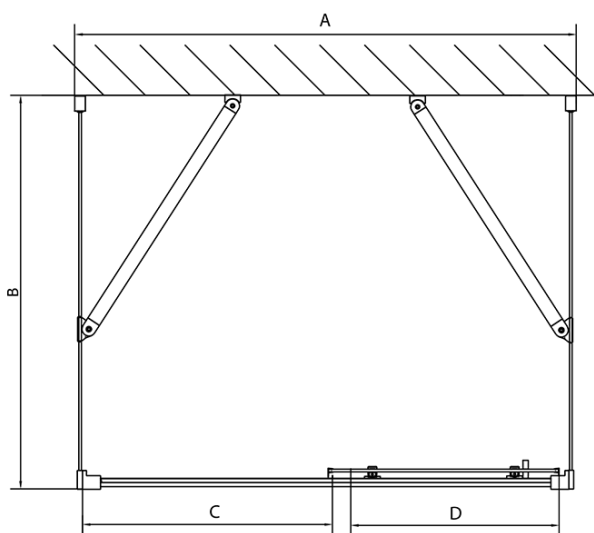

EASY screen three sides 1000x1000mm, L/R variant, clear glass

Order code: EL1015EL3415EL3415

Basic information

Brand: Polysan
Series: EASY

Size

Width: 1000 mm
Height: 1900 mm
Depth: 1000 mm

Properties

Profile colour: Chrome - polished aluminum
Shape: 3-piece shower enclosures
Type of opening: Sliding door
Opening direction: Versatile
Opening width: 400 mm
Glass colour: TRANSPARENT glass
Glass thickness: 6 mm
Properties: Framed design
Weight / Piece: 94.5 kg
Packaging: 5 Piece
Warranty: 2 years

EASY screen three sides 1000x1000mm, L/R variant, clear glass

Technical sheet

EL1015L
EL1115L
EL1215L
EL1315L
EL1415L
EL1515L
EL1815L

EL3115
EL3215
EL3315
EL3415

EL3115
EL3215
EL3315
EL3415

EL1015R
EL1115R
EL1215R
EL1315R
EL1415R
EL1515R
EL1815R

	B
EL3115	680-700
EL3215	780-800
EL3315	880-900
EL3415	980-1000

	A	C	D
EL1015	990-1030	470	400
EL1115	1090-1130	500	430
EL1215	1190-1230	530	480
EL1315	1290-1330	590	530
EL1415	1390-1430	640	580
EL1515	1490-1530	690	630
EL1815	1590-1630	740	680