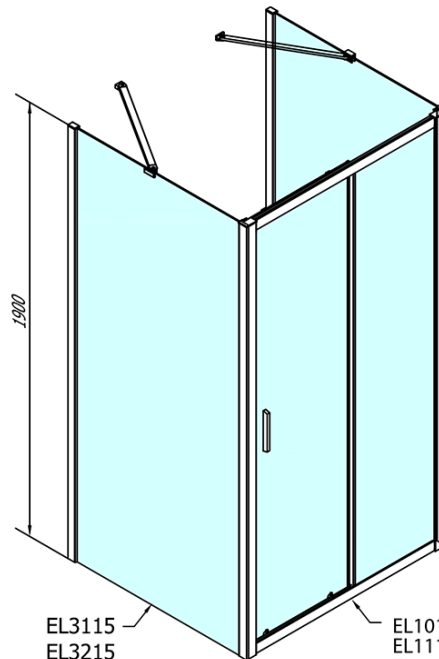

# EASY screen three sides 1000x1000mm, L/R variant, clear glass

**Order code:** EL1015EL3415EL3415

## Size

**Width:** 1000 mm  
**Height:** 1900 mm  
**Depth:** 1000 mm

## Properties

**Profile colour:** Chrome - polished aluminum  
**Shape:** 3-piece shower enclosures  
**Type of opening:** Sliding door  
**Opening direction:** Versatile  
**Opening width:** 400 mm  
**Glass colour:** TRANSPARENT glass  
**Glass thickness:** 6 mm  
**Properties:** Framed design  
**Weight / Piece:** 94.5 kg  
**Packaging:** 5 Piece  
**Warranty:** 2 years

EASY screen three sides 1000x1000mm, L/R variant, clear glass

Technical sheet

EL1015L  
EL1115L  
EL1215L  
EL1315L  
EL1415L  
EL1515L  
EL1815L

EL3115  
EL3215  
EL3315  
EL3415

EL3115  
EL3215  
EL3315  
EL3415