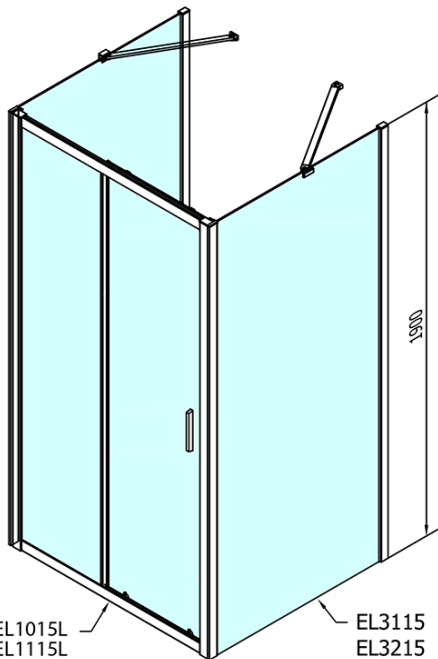

# EASY screen three sides 1000x1000mm, L/R variant, clear glass

**Order code:** EL1015EL3415EL3415

## Size

**Width:** 1000 mm  
**Height:** 1900 mm  
**Depth:** 1000 mm

## Properties

**Profile colour:** Chrome - polished aluminum  
**Shape:** 3-piece shower enclosures  
**Type of opening:** Sliding door  
**Opening direction:** Versatile  
**Opening width:** 400 mm  
**Glass colour:** TRANSPARENT glass  
**Glass thickness:** 6 mm  
**Properties:** Framed design  
**Weight / Piece:** 94.5 kg  
**Packaging:** 5 Piece  
**Warranty:** 2 years

EASY screen three sides 1000x1000mm, L/R variant, clear glass

Technical sheet

EL1015L  
EL1115L  
EL1215L  
EL1315L  
EL1415L  
EL1515L  
EL1815L

EL3115  
EL3215  
EL3315  
EL3415

EL3115  
EL3215  
EL3315  
EL3415