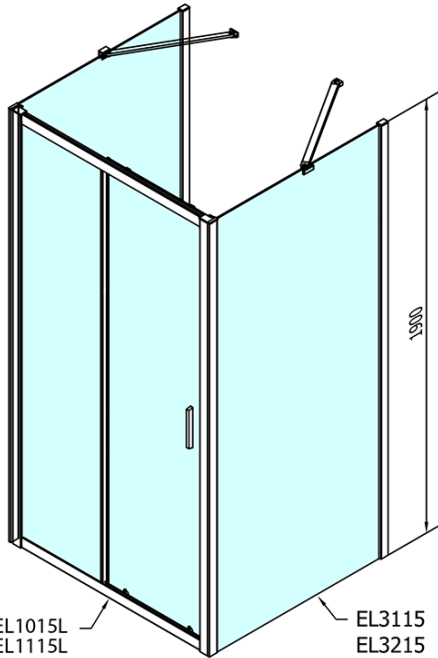

# EASY screen three sides 1000x1000mm, L/R variant, clear glass

**Order code:** EL1015EL3415EL3415

## Size

**Width:** 1000 mm  
**Height:** 1900 mm  
**Depth:** 1000 mm

## Properties

**Profile colour:** Chrome - polished aluminum  
**Shape:** 3-piece shower enclosures  
**Type of opening:** Sliding door  
**Opening direction:** Versatile  
**Opening width:** 400 mm  
**Glass colour:** TRANSPARENT glass  
**Glass thickness:** 6 mm  
**Properties:** Framed design  
**Weight / Piece:** 94.5 kg  
**Packaging:** 5 Piece  
**Warranty:** 2 years

EASY screen three sides 1000x1000mm, L/R variant, clear glass

Technical sheet

EL1015L  
EL1115L  
EL1215L  
EL1315L  
EL1415L  
EL1515L  
EL1815L

EL3115  
EL3215  
EL3315  
EL3415

EL3115  
EL3215  
EL3315  
EL3415