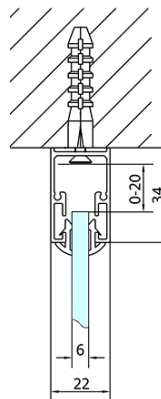

EASY screen three sides 1000x900mm, L/R variant, clear glass

Order code: EL1015EL3315EL3315

Basic information

Brand: Polysan
Series: EASY

Size

Width: 1000 mm
Height: 1900 mm
Depth: 900 mm

Properties

Profile colour: Chrome - polished aluminum
Shape: 3-piece shower enclosures
Type of opening: Sliding door
Opening direction: Versatile
Opening width: 400 mm
Glass colour: TRANSPARENT glass
Glass thickness: 6 mm
Properties: Framed design
Weight / Piece: 88.5 kg
Packaging: 5 Piece
Warranty: 2 years

EASY screen three sides 1000x900mm, L/R variant, clear glass

Technical sheet

EL1015L
EL1115L
EL1215L
EL1315L
EL1415L
EL1515L
EL1815L

EL3115
EL3215
EL3315
EL3415

EL3115
EL3215
EL3315
EL3415

EL1015R
EL1115R
EL1215R
EL1315R
EL1415R
EL1515R
EL1815R

	B
EL3115	680-700
EL3215	780-800
EL3315	880-900
EL3415	980-1000

	A	C	D
EL1015	990-1030	470	400
EL1115	1090-1130	500	430
EL1215	1190-1230	530	480
EL1315	1290-1330	590	530
EL1415	1390-1430	640	580
EL1515	1490-1530	690	630
EL1815	1590-1630	740	680