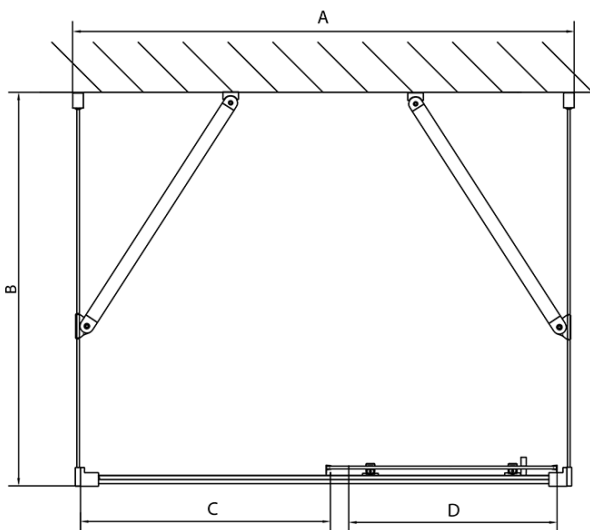

EASY screen three sides 1000x900mm, L/R variant, clear glass

Order code: EL1015EL3315EL3315

Basic information

Brand: Polysan
Series: EASY

Size

Width: 1000 mm
Height: 1900 mm
Depth: 900 mm

Properties

Profile colour: Chrome - polished aluminum
Shape: 3-piece shower enclosures
Type of opening: Sliding door
Opening direction: Versatile
Opening width: 400 mm
Glass colour: TRANSPARENT glass
Glass thickness: 6 mm
Properties: Framed design
Weight / Piece: 88.5 kg
Packaging: 5 Piece
Warranty: 2 years

EASY screen three sides 1000x900mm, L/R variant, clear glass

Technical sheet

EL1015L
EL1115L
EL1215L
EL1315L
EL1415L
EL1515L
EL1815L

EL3115
EL3215
EL3315
EL3415

EL3115
EL3215
EL3315
EL3415

EL1015R
EL1115R
EL1215R
EL1315R
EL1415R
EL1515R
EL1815R

	B
EL3115	680-700
EL3215	780-800
EL3315	880-900
EL3415	980-1000

	A	C	D
EL1015	990-1030	470	400
EL1115	1090-1130	500	430
EL1215	1190-1230	530	480
EL1315	1290-1330	590	530
EL1415	1390-1430	640	580
EL1515	1490-1530	690	630
EL1815	1590-1630	740	680