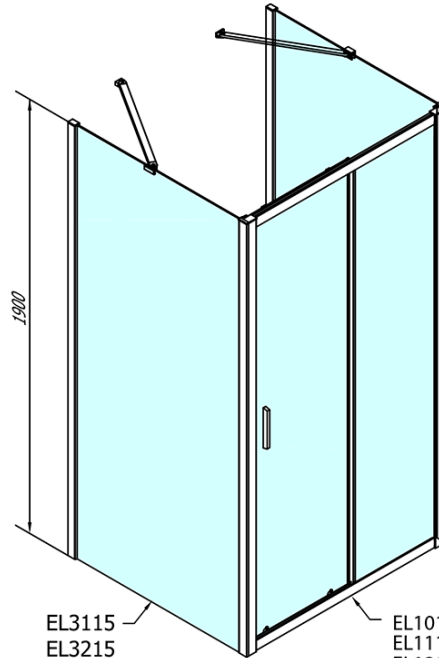

EASY screen three sides 1000x900mm, L/R variant, clear glass

Order code: EL1015EL3315EL3315

Basic information

Brand: Polysan
Series: EASY

Size

Width: 1000 mm
Height: 1900 mm
Depth: 900 mm

Properties

Profile colour: Chrome - polished aluminum
Shape: 3-piece shower enclosures
Type of opening: Sliding door
Opening direction: Versatile
Opening width: 400 mm
Glass colour: TRANSPARENT glass
Glass thickness: 6 mm
Properties: Framed design
Weight / Piece: 88.5 kg
Packaging: 5 Piece
Warranty: 2 years

EASY screen three sides 1000x900mm, L/R variant, clear glass

Technical sheet

EL1015L
EL1115L
EL1215L
EL1315L
EL1415L
EL1515L
EL1815L

EL3115
EL3215
EL3315
EL3415

EL3115
EL3215
EL3315
EL3415

EL1015R
EL1115R
EL1215R
EL1315R
EL1415R
EL1515R
EL1815R

	B
EL3115	680-700
EL3215	780-800
EL3315	880-900
EL3415	980-1000

	A	C	D
EL1015	990-1030	470	400
EL1115	1090-1130	500	430
EL1215	1190-1230	530	480
EL1315	1290-1330	590	530
EL1415	1390-1430	640	580
EL1515	1490-1530	690	630
EL1815	1590-1630	740	680