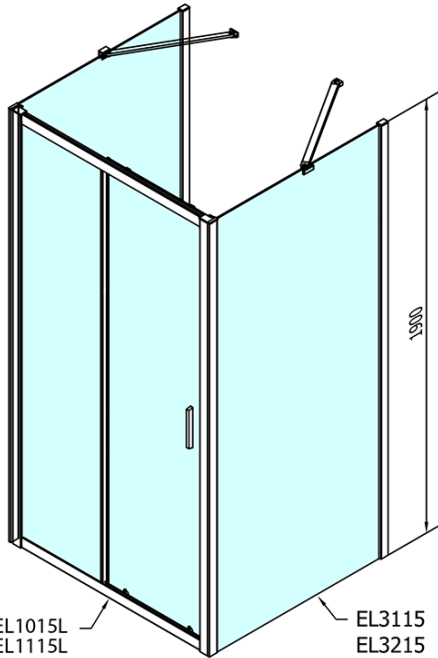

EASY screen three sides 1000x900mm, L/R variant, clear glass

Order code: EL1015EL3315EL3315

Basic information

Brand: Polysan
Series: EASY

Size

Width: 1000 mm
Height: 1900 mm
Depth: 900 mm

Properties

Profile colour: Chrome - polished aluminum
Shape: 3-piece shower enclosures
Type of opening: Sliding door
Opening direction: Versatile
Opening width: 400 mm
Glass colour: TRANSPARENT glass
Glass thickness: 6 mm
Properties: Framed design
Weight / Piece: 88.5 kg
Packaging: 5 Piece
Warranty: 2 years

EASY screen three sides 1000x900mm, L/R variant, clear glass

Technical sheet

EL1015L
EL1115L
EL1215L
EL1315L
EL1415L
EL1515L
EL1815L

EL3115
EL3215
EL3315
EL3415

EL3115
EL3215
EL3315
EL3415

EL1015R
EL1115R
EL1215R
EL1315R
EL1415R
EL1515R
EL1815R

	B
EL3115	680-700
EL3215	780-800
EL3315	880-900
EL3415	980-1000

	A	C	D
EL1015	990-1030	470	400
EL1115	1090-1130	500	430
EL1215	1190-1230	530	480
EL1315	1290-1330	590	530
EL1415	1390-1430	640	580
EL1515	1490-1530	690	630
EL1815	1590-1630	740	680