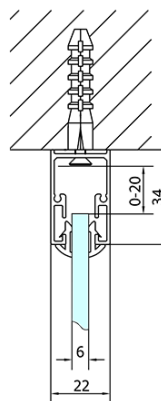

EASY screen three sides 1000x900mm, L/R variant, clear glass

Order code: EL1015EL3315EL3315

Basic information

Brand: Polysan

Series: EASY

Size

Width: 1000 mm

Height: 1900 mm

Depth: 900 mm

Properties

Profile colour: Chrome - polished aluminum

Shape: 3-piece shower enclosures

Type of opening: Sliding door

Opening direction: Versatile

Opening width: 400 mm

Glass colour: TRANSPARENT glass

Glass thickness: 6 mm

Properties: Framed design

Weight / Piece: 88.5 kg

Packaging: 5 Piece

Warranty: 2 years

EASY screen three sides 1000x900mm, L/R variant, clear glass

Technical sheet

EL1015L
EL1115L
EL1215L
EL1315L
EL1415L
EL1515L
EL1815L

EL3115
EL3215
EL3315
EL3415

EL3115
EL3215
EL3315
EL3415

EL1015R
EL1115R
EL1215R
EL1315R
EL1415R
EL1515R
EL1815R

	B
EL3115	680-700
EL3215	780-800
EL3315	880-900
EL3415	980-1000

	A	C	D
EL1015	990-1030	470	400
EL1115	1090-1130	500	430
EL1215	1190-1230	530	480
EL1315	1290-1330	590	530
EL1415	1390-1430	640	580
EL1515	1490-1530	690	630
EL1815	1590-1630	740	680