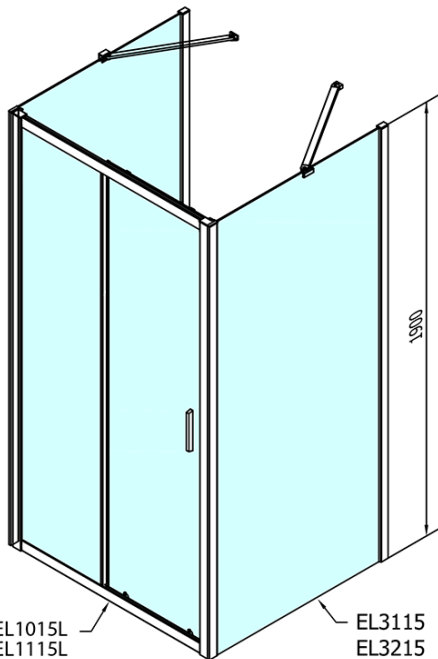

EASY screen three sides 1000x900mm, L/R variant, clear glass

Order code: EL1015EL3315EL3315

Basic information

Brand: Polysan

Series: EASY

Size

Width: 1000 mm

Height: 1900 mm

Depth: 900 mm

Properties

Profile colour: Chrome - polished aluminum

Shape: 3-piece shower enclosures

Type of opening: Sliding door

Opening direction: Versatile

Opening width: 400 mm

Glass colour: TRANSPARENT glass

Glass thickness: 6 mm

Properties: Framed design

Weight / Piece: 88.5 kg

Packaging: 5 Piece

Warranty: 2 years

EASY screen three sides 1000x900mm, L/R variant, clear glass

Technical sheet

EL1015L
EL1115L
EL1215L
EL1315L
EL1415L
EL1515L
EL1815L

EL3115
EL3215
EL3315
EL3415

EL3115
EL3215
EL3315
EL3415

EL1015R
EL1115R
EL1215R
EL1315R
EL1415R
EL1515R
EL1815R

	B
EL3115	680-700
EL3215	780-800
EL3315	880-900
EL3415	980-1000

	A	C	D
EL1015	990-1030	470	400
EL1115	1090-1130	500	430
EL1215	1190-1230	530	480
EL1315	1290-1330	590	530
EL1415	1390-1430	640	580
EL1515	1490-1530	690	630
EL1815	1590-1630	740	680