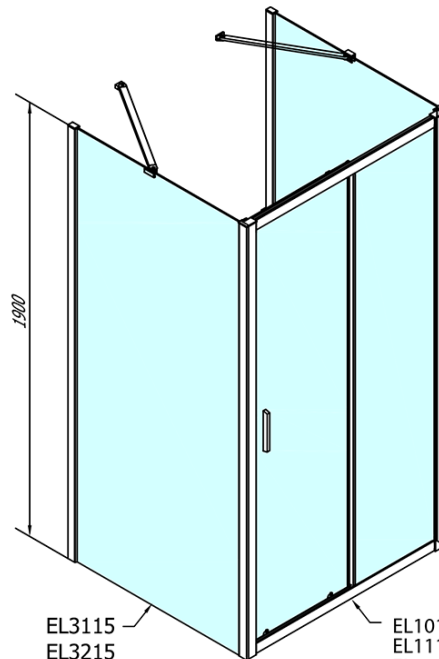

EASY screen three sides 1000x900mm, L/R variant, clear glass

Order code: EL1015EL3315EL3315

Basic information

Brand: Polysan

Series: EASY

Size

Width: 1000 mm

Height: 1900 mm

Depth: 900 mm

Properties

Profile colour: Chrome - polished aluminum

Shape: 3-piece shower enclosures

Type of opening: Sliding door

Opening direction: Versatile

Opening width: 400 mm

Glass colour: TRANSPARENT glass

Glass thickness: 6 mm

Properties: Framed design

Weight / Piece: 88.5 kg

Packaging: 5 Piece

Warranty: 2 years

EASY screen three sides 1000x900mm, L/R variant, clear glass

Technical sheet

EL1015L
EL1115L
EL1215L
EL1315L
EL1415L
EL1515L
EL1815L

EL3115
EL3215
EL3315
EL3415

EL3115
EL3215
EL3315
EL3415

EL1015R
EL1115R
EL1215R
EL1315R
EL1415R
EL1515R
EL1815R

	B
EL3115	680-700
EL3215	780-800
EL3315	880-900
EL3415	980-1000

	A	C	D
EL1015	990-1030	470	400
EL1115	1090-1130	500	430
EL1215	1190-1230	530	480
EL1315	1290-1330	590	530
EL1415	1390-1430	640	580
EL1515	1490-1530	690	630
EL1815	1590-1630	740	680