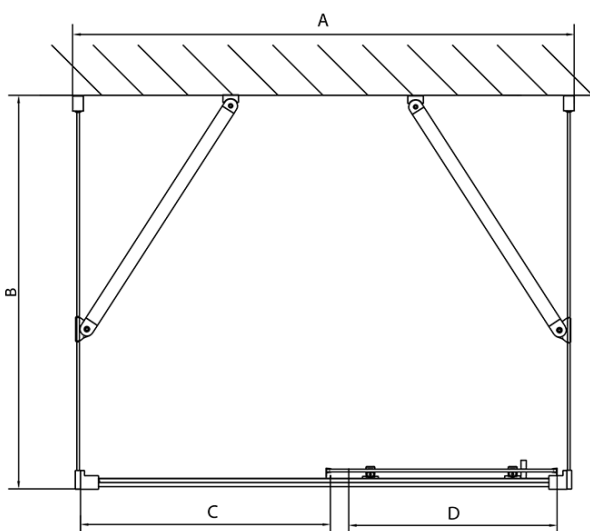

EASY screen three sides 1000x900mm, L/R variant, clear glass

Order code: EL1015EL3315EL3315

Basic information

Brand: Polysan

Series: EASY

Size

Width: 1000 mm

Height: 1900 mm

Depth: 900 mm

Properties

Profile colour: Chrome - polished aluminum

Shape: 3-piece shower enclosures

Type of opening: Sliding door

Opening direction: Versatile

Opening width: 400 mm

Glass colour: TRANSPARENT glass

Glass thickness: 6 mm

Properties: Framed design

Weight / Piece: 88.5 kg

Packaging: 5 Piece

Warranty: 2 years

EASY screen three sides 1000x900mm, L/R variant, clear glass

Technical sheet

EL1015L
EL1115L
EL1215L
EL1315L
EL1415L
EL1515L
EL1815L

EL3115
EL3215
EL3315
EL3415

EL3115
EL3215
EL3315
EL3415

EL1015R
EL1115R
EL1215R
EL1315R
EL1415R
EL1515R
EL1815R

	B
EL3115	680-700
EL3215	780-800
EL3315	880-900
EL3415	980-1000

	A	C	D
EL1015	990-1030	470	400
EL1115	1090-1130	500	430
EL1215	1190-1230	530	480
EL1315	1290-1330	590	530
EL1415	1390-1430	640	580
EL1515	1490-1530	690	630
EL1815	1590-1630	740	680