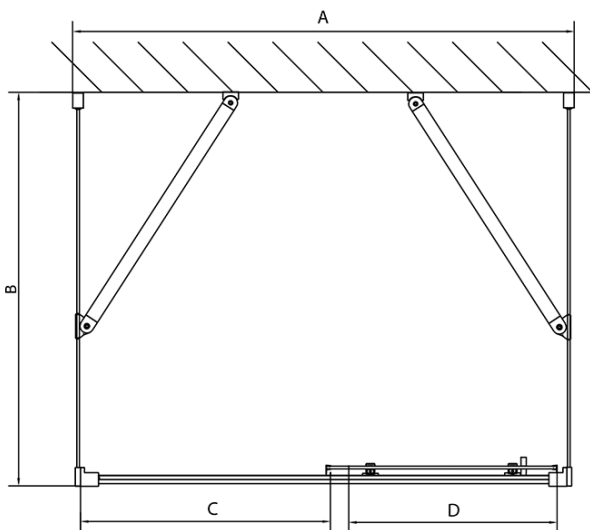

EASY screen three sides 1000x800mm, L/R variant, clear glass

Order code: EL1015EL3215EL3215

Basic information

Brand: Polysan
Series: EASY

Size

Width: 1000 mm
Height: 1900 mm
Depth: 800 mm

Properties

Profile colour: Chrome - polished aluminum
Shape: 3-piece shower enclosures
Type of opening: Sliding door
Opening direction: Versatile
Opening width: 400 mm
Glass colour: TRANSPARENT glass
Glass thickness: 6 mm
Properties: Framed design
Weight / Piece: 82.5 kg
Packaging: 5 Piece
Warranty: 2 years

EASY screen three sides 1000x800mm, L/R variant, clear glass

Technical sheet

EL1015L
EL1115L
EL1215L
EL1315L
EL1415L
EL1515L
EL1815L

EL3115
EL3215
EL3315
EL3415

EL3115
EL3215
EL3315
EL3415

EL1015R
EL1115R
EL1215R
EL1315R
EL1415R
EL1515R
EL1815R

	B
EL3115	680-700
EL3215	780-800
EL3315	880-900
EL3415	980-1000

	A	C	D
EL1015	990-1030	470	400
EL1115	1090-1130	500	430
EL1215	1190-1230	530	480
EL1315	1290-1330	590	530
EL1415	1390-1430	640	580
EL1515	1490-1530	690	630
EL1815	1590-1630	740	680