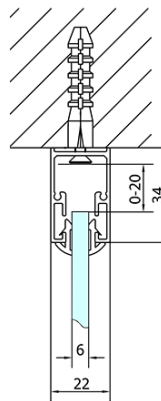

EASY screen three sides 1000x800mm, L/R variant, clear glass

Order code: EL1015EL3215EL3215

Basic information

Brand: Polysan
Series: EASY

Size

Width: 1000 mm
Height: 1900 mm
Depth: 800 mm

Properties

Profile colour: Chrome - polished aluminum
Shape: 3-piece shower enclosures
Type of opening: Sliding door
Opening direction: Versatile
Opening width: 400 mm
Glass colour: TRANSPARENT glass
Glass thickness: 6 mm
Properties: Framed design
Weight / Piece: 82.5 kg
Packaging: 5 Piece
Warranty: 2 years

EASY screen three sides 1000x800mm, L/R variant, clear glass

Technical sheet

EL1015L
EL1115L
EL1215L
EL1315L
EL1415L
EL1515L
EL1815L

EL3115
EL3215
EL3315
EL3415

EL3115
EL3215
EL3315
EL3415

EL1015R
EL1115R
EL1215R
EL1315R
EL1415R
EL1515R
EL1815R

	B
EL3115	680-700
EL3215	780-800
EL3315	880-900
EL3415	980-1000

	A	C	D
EL1015	990-1030	470	400
EL1115	1090-1130	500	430
EL1215	1190-1230	530	480
EL1315	1290-1330	590	530
EL1415	1390-1430	640	580
EL1515	1490-1530	690	630
EL1815	1590-1630	740	680