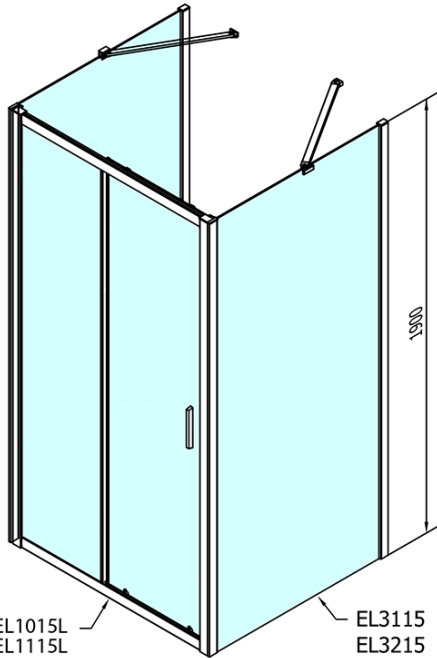

EASY screen three sides 1000x800mm, L/R variant, clear glass

Order code: EL1015EL3215EL3215

Basic information

Brand: Polysan
Series: EASY

Size

Width: 1000 mm
Height: 1900 mm
Depth: 800 mm

Properties

Profile colour: Chrome - polished aluminum
Shape: 3-piece shower enclosures
Type of opening: Sliding door
Opening direction: Versatile
Opening width: 400 mm
Glass colour: TRANSPARENT glass
Glass thickness: 6 mm
Properties: Framed design
Weight / Piece: 82.5 kg
Packaging: 5 Piece
Warranty: 2 years

EASY screen three sides 1000x800mm, L/R variant, clear glass

Technical sheet

EL1015L
EL1115L
EL1215L
EL1315L
EL1415L
EL1515L
EL1815L

EL3115
EL3215
EL3315
EL3415

EL3115
EL3215
EL3315
EL3415

EL1015R
EL1115R
EL1215R
EL1315R
EL1415R
EL1515R
EL1815R

	B
EL3115	680-700
EL3215	780-800
EL3315	880-900
EL3415	980-1000

	A	C	D
EL1015	990-1030	470	400
EL1115	1090-1130	500	430
EL1215	1190-1230	530	480
EL1315	1290-1330	590	530
EL1415	1390-1430	640	580
EL1515	1490-1530	690	630
EL1815	1590-1630	740	680