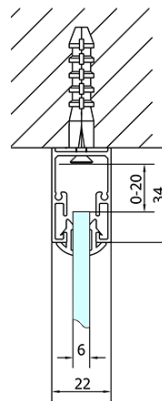

EASY screen three sides 1000x800mm, L/R variant, clear glass

Order code: EL1015EL3215EL3215

Basic information

Brand: Polysan
Series: EASY

Size

Width: 1000 mm
Height: 1900 mm
Depth: 800 mm

Properties

Profile colour: Chrome - polished aluminum
Shape: 3-piece shower enclosures
Type of opening: Sliding door
Opening direction: Versatile
Opening width: 400 mm
Glass colour: TRANSPARENT glass
Glass thickness: 6 mm
Properties: Framed design
Weight / Piece: 82.5 kg
Packaging: 5 Piece
Warranty: 2 years

EASY screen three sides 1000x800mm, L/R variant, clear glass

Technical sheet

EL1015L
EL1115L
EL1215L
EL1315L
EL1415L
EL1515L
EL1815L

EL3115
EL3215
EL3315
EL3415

EL3115
EL3215
EL3315
EL3415

EL1015R
EL1115R
EL1215R
EL1315R
EL1415R
EL1515R
EL1815R

	B
EL3115	680-700
EL3215	780-800
EL3315	880-900
EL3415	980-1000

	A	C	D
EL1015	990-1030	470	400
EL1115	1090-1130	500	430
EL1215	1190-1230	530	480
EL1315	1290-1330	590	530
EL1415	1390-1430	640	580
EL1515	1490-1530	690	630
EL1815	1590-1630	740	680