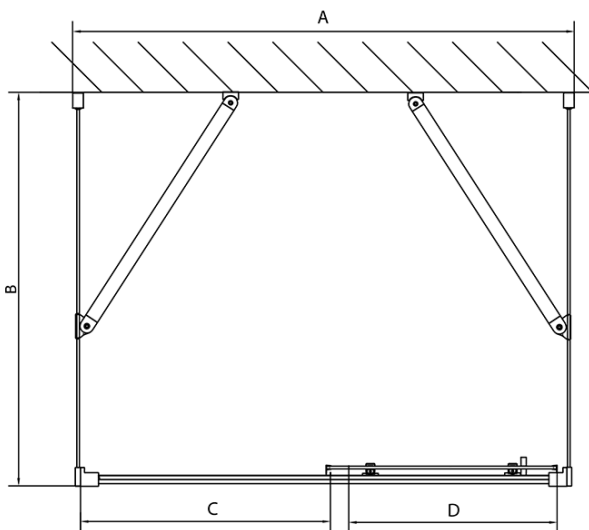

EASY screen three sides 1000x800mm, L/R variant, clear glass

Order code: EL1015EL3215EL3215

Basic information

Brand: Polysan
Series: EASY

Size

Width: 1000 mm
Height: 1900 mm
Depth: 800 mm

Properties

Profile colour: Chrome - polished aluminum
Shape: 3-piece shower enclosures
Type of opening: Sliding door
Opening direction: Versatile
Opening width: 400 mm
Glass colour: TRANSPARENT glass
Glass thickness: 6 mm
Properties: Framed design
Weight / Piece: 82.5 kg
Packaging: 5 Piece
Warranty: 2 years

EASY screen three sides 1000x800mm, L/R variant, clear glass

Technical sheet

EL1015L
EL1115L
EL1215L
EL1315L
EL1415L
EL1515L
EL1815L

EL3115
EL3215
EL3315
EL3415

EL3115
EL3215
EL3315
EL3415

EL1015R
EL1115R
EL1215R
EL1315R
EL1415R
EL1515R
EL1815R

	B
EL3115	680-700
EL3215	780-800
EL3315	880-900
EL3415	980-1000

	A	C	D
EL1015	990-1030	470	400
EL1115	1090-1130	500	430
EL1215	1190-1230	530	480
EL1315	1290-1330	590	530
EL1415	1390-1430	640	580
EL1515	1490-1530	690	630
EL1815	1590-1630	740	680