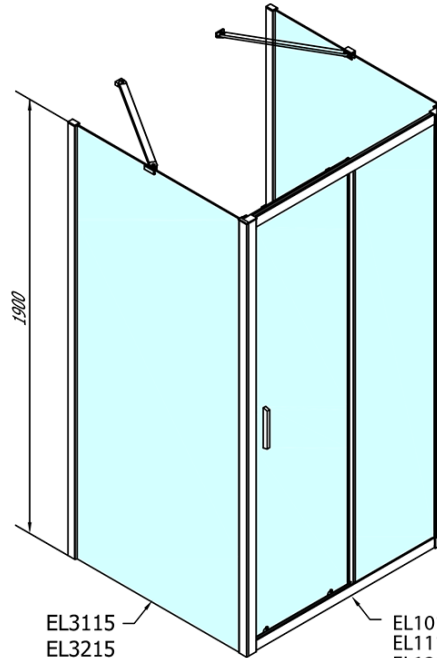

EASY screen three sides 1000x800mm, L/R variant, clear glass

Order code: EL1015EL3215EL3215

Basic information

Brand: Polysan
Series: EASY

Size

Width: 1000 mm
Height: 1900 mm
Depth: 800 mm

Properties

Profile colour: Chrome - polished aluminum
Shape: 3-piece shower enclosures
Type of opening: Sliding door
Opening direction: Versatile
Opening width: 400 mm
Glass colour: TRANSPARENT glass
Glass thickness: 6 mm
Properties: Framed design
Weight / Piece: 82.5 kg
Packaging: 5 Piece
Warranty: 2 years

EASY screen three sides 1000x800mm, L/R variant, clear glass

Technical sheet

EL1015L
EL1115L
EL1215L
EL1315L
EL1415L
EL1515L
EL1815L

EL3115
EL3215
EL3315
EL3415

EL3115
EL3215
EL3315
EL3415

EL1015R
EL1115R
EL1215R
EL1315R
EL1415R
EL1515R
EL1815R

	B
EL3115	680-700
EL3215	780-800
EL3315	880-900
EL3415	980-1000

	A	C	D
EL1015	990-1030	470	400
EL1115	1090-1130	500	430
EL1215	1190-1230	530	480
EL1315	1290-1330	590	530
EL1415	1390-1430	640	580
EL1515	1490-1530	690	630
EL1815	1590-1630	740	680