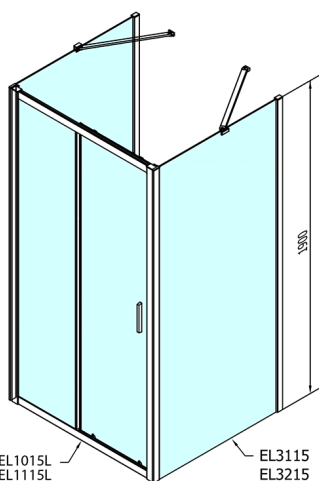

Technical sheet

EL1015L
EL1115L
EL1215L
EL1315L
EL1415L
EL1515L
EL1815L

EL3115
EL3215
EL3315
EL3415