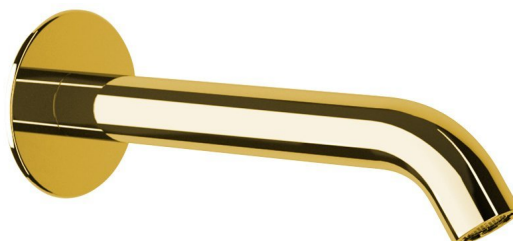

Wall Mounted Spout (L) 165mm, gold

Order code: BO517

Basic information

Brand: Sapho

Size

Depth: 165 mm

Properties

Colour: Gold
Material: Brass
Shape: Circular
Installation: Wall-mounted
Flow rate (3 bar): 5.7 l/min
Weight / Piece: 0.8 kg
Packaging: 1 Piece
Warranty: 2 years