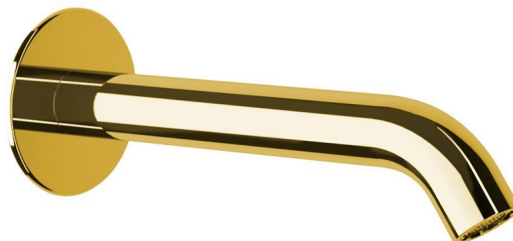

Wall Mounted Spout (L) 165mm, gold

Order code: BO517

Basic information

Brand: Sapho

Size

Depth: 165 mm

Properties

Colour: Gold

Material: Brass

Shape: Circular

Installation: Wall-mounted

Flow rate (3 bar): 5.7 l/min

Weight / Piece: 0.8 kg

Packaging: 1 Piece

Warranty: 2 years