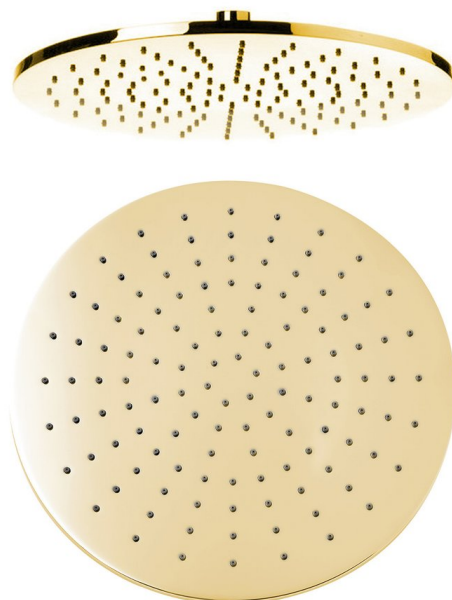

## Head shower, dia. 300mm, gold

**Order code:** SF417

### Size

**Diameter:** 300 mm

**Height:** 8 mm

### Properties

**Colour:** Gold

**Material:** Brass

**Shape:** Circular

**Installation:** 1 outlet

**Shower functions:** Rain

**Equipment:** AntiCalc

**Weight / Piece:** 2.44 kg

**Packaging:** 1 Piece

**Warranty:** 2 years

Head shower, dia. 300mm, gold

 **SAPHO**

Technical sheet