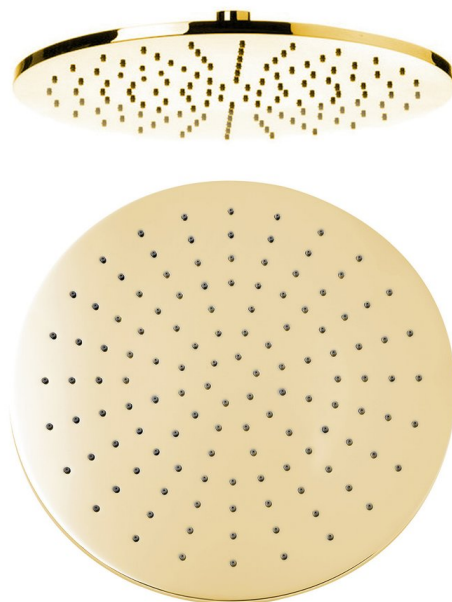

Head shower, dia. 300mm, gold

Order code: SF417

Basic information

Brand: Sapho

Size

Diameter: 300 mm

Height: 8 mm

Properties

Colour: Gold

Material: Brass

Shape: Circular

Installation: 1 outlet

Shower functions: Rain

Equipment: AntiCalc

Weight / Piece: 2.44 kg

Packaging: 1 Piece

Warranty: 2 years

Head shower, dia. 300mm, gold

 **SAPHO**

Technical sheet