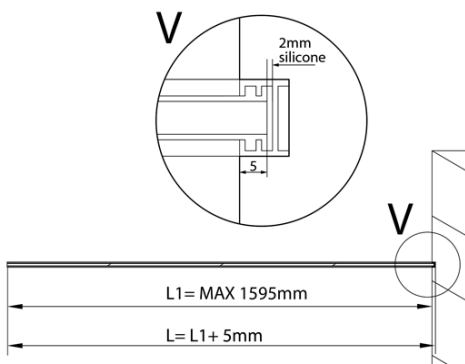

**ARCHITEX tempered gray glass, L 1200 - 1600mm, H
1800-2600mm**

Order code: ALS1216

Basic information

Brand: Polysan
Series: ARCHITEX

Properties

Glass colour: Gray glass
Glass finish: Antidrop
Glass thickness: 8 mm
Weight / Piece: 87.0 kg
Packaging: 1 Piece
Warranty: 2 years

Technical sheet

$L1 = \text{MAX } 1595$	$H1 = \text{MAX } 2600$
$L = L1 + 5 = 1600$	$H = H1 - 10 = 2590$