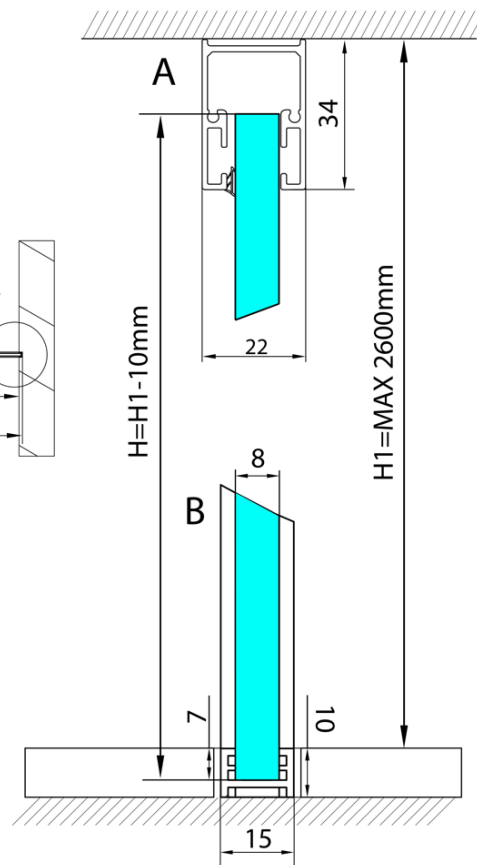

**ARCHITEX tempered gray glass, L 1200 - 1600mm, H
1800-2600mm**

Order code: ALS1216

Basic information

Brand: Polysan
Series: ARCHITEX

Properties

Glass colour: Gray glass
Glass finish: Antidrop
Glass thickness: 8 mm
Weight / Piece: 87.0 kg
Packaging: 1 Piece
Warranty: 2 years

Technical sheet

$L1 = \text{MAX } 1595$	$H1 = \text{MAX } 2600$
$L = L1 + 5 = 1600$	$H = H1 - 10 = 2590$