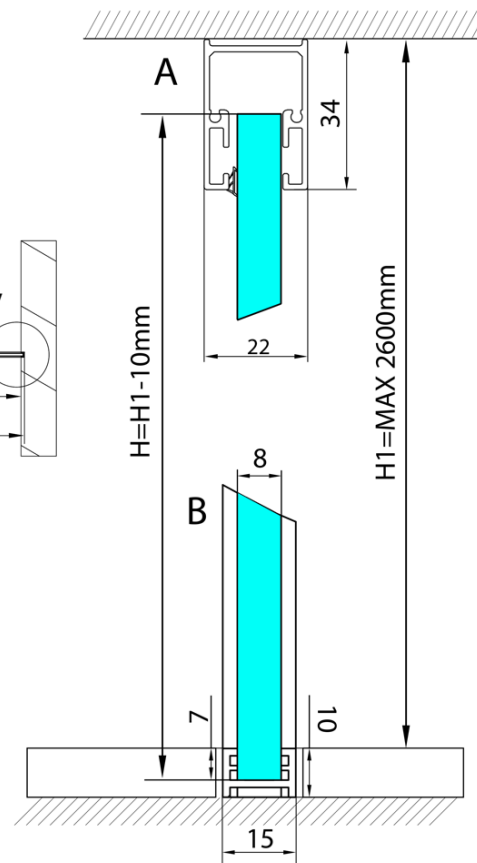

**ARCHITEX tempered clear glass, L 1200 - 1600mm, H
1800-2600mm**

Order code: AL1216

Basic information

Brand: Polysan
Series: ARCHITEX

Properties

Glass colour: TRANSPARENT glass
Glass finish: Antidrop
Glass thickness: 8 mm
Weight / Piece: 87.0 kg
Packaging: 1 Piece
Warranty: 2 years

Technical sheet

| | |
|-------------------------|-------------------------|
| $L1 = \text{MAX } 1595$ | $H1 = \text{MAX } 2600$ |
| $L = L1 + 5 = 1600$ | $H = H1 - 10 = 2590$ |