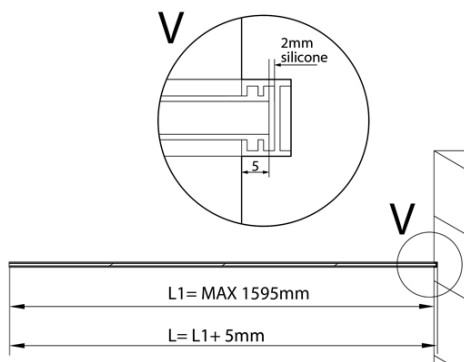

**ARCHITEX tempered clear glass, L 1200 - 1600mm, H
1800-2600mm**

Order code: AL1216

Basic information

Brand: Polysan
Series: ARCHITEX

Properties

Glass colour: TRANSPARENT glass
Glass finish: Antidrop
Glass thickness: 8 mm
Weight / Piece: 87.0 kg
Packaging: 1 Piece
Warranty: 2 years

Technical sheet

| | |
|-------------------------|-------------------------|
| $L1 = \text{MAX } 1595$ | $H1 = \text{MAX } 2600$ |
| $L = L1 + 5 = 1600$ | $H = H1 - 10 = 2590$ |