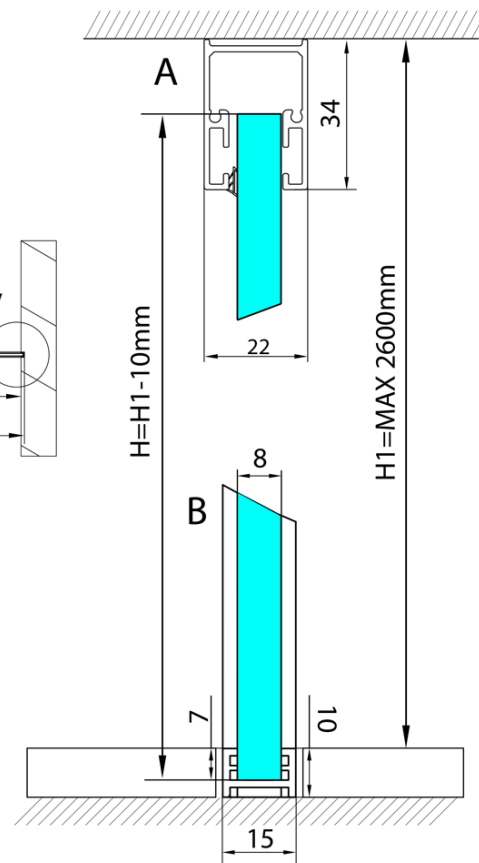

**ARCHITEX tempered clear glass, L 1200 - 1600mm, H  
1800-2600mm**

**Order code:** AL1216

**Basic information**

**Brand:** Polysan  
**Series:** ARCHITEX

**Properties**

**Glass colour:** TRANSPARENT glass  
**Glass finish:** Antidrop  
**Glass thickness:** 8 mm  
**Weight / Piece:** 87.0 kg  
**Packaging:** 1 Piece  
**Warranty:** 2 years

Technical sheet

$L1 = \text{MAX } 1595$	$H1 = \text{MAX } 2600$
$L = L1 + 5 = 1600$	$H = H1 - 10 = 2590$