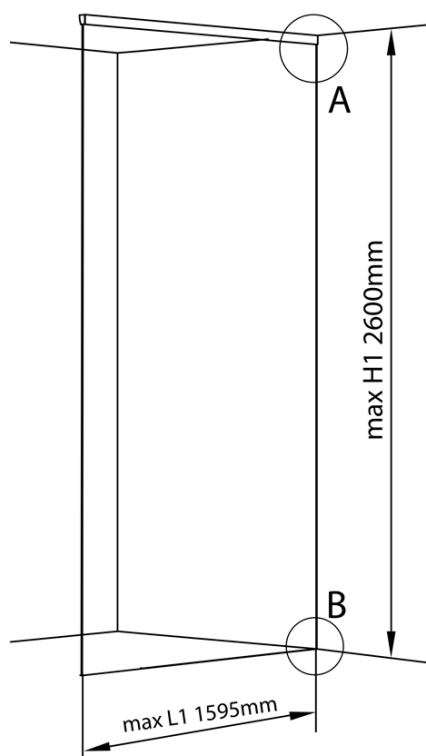

**ARCHITEX tempered clear glass, L 1200 - 1600mm, H  
1800-2600mm**

**Order code:** AL1216

**Basic information**

**Brand:** Polysan  
**Series:** ARCHITEX

**Properties**

**Glass colour:** TRANSPARENT glass  
**Glass finish:** Antidrop  
**Glass thickness:** 8 mm  
**Weight / Piece:** 87.0 kg  
**Packaging:** 1 Piece  
**Warranty:** 2 years

Technical sheet

$L1 = \text{MAX } 1595$	$H1 = \text{MAX } 2600$
$L = L1 + 5 = 1600$	$H = H1 - 10 = 2590$