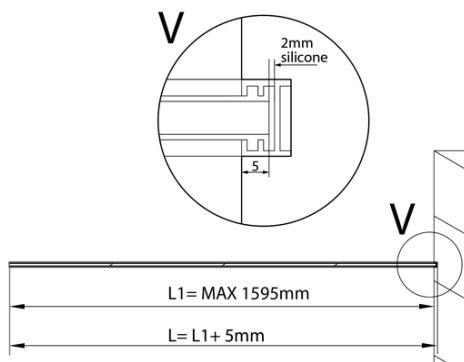

**ARCHITEX tempered clear glass, L 1200 - 1600mm, H  
1800-2600mm**

**Order code:** AL1216

**Basic information**

**Brand:** Polysan  
**Series:** ARCHITEX

**Properties**

**Glass colour:** TRANSPARENT glass  
**Glass finish:** Antidrop  
**Glass thickness:** 8 mm  
**Weight / Piece:** 87.0 kg  
**Packaging:** 1 Piece  
**Warranty:** 2 years

Technical sheet

$L1 = \text{MAX } 1595$	$H1 = \text{MAX } 2600$
$L = L1 + 5 = 1600$	$H = H1 - 10 = 2590$