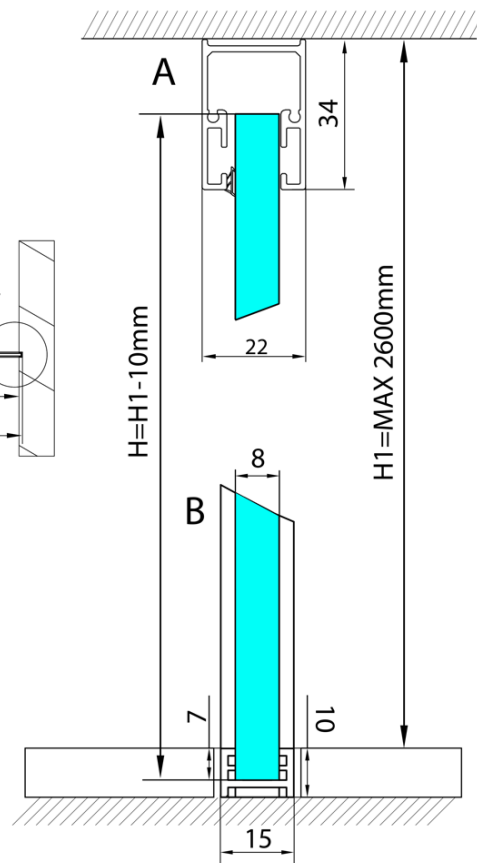

**ARCHITEX tempered clear glass, L 1200 - 1600mm, H  
1800-2600mm**

**Order code:** AL1216

**Basic information**

**Brand:** Polysan  
**Series:** ARCHITEX

**Properties**

**Glass colour:** TRANSPARENT glass  
**Glass finish:** Antidrop  
**Glass thickness:** 8 mm  
**Weight / Piece:** 87.0 kg  
**Packaging:** 1 Piece  
**Warranty:** 2 years

Technical sheet

$L1 = \text{MAX } 1595$	$H1 = \text{MAX } 2600$
$L = L1 + 5 = 1600$	$H = H1 - 10 = 2590$