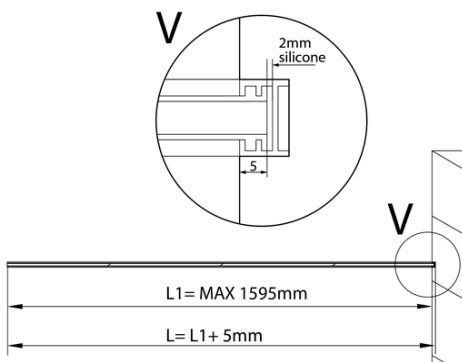

**ARCHITEX tempered clear glass, L 1200 - 1600mm, H  
1800-2600mm**

**Order code:** AL1216

**Basic information**

**Brand:** Polysan  
**Series:** ARCHITEX

**Properties**

**Glass colour:** TRANSPARENT glass  
**Glass finish:** Antidrop  
**Glass thickness:** 8 mm  
**Weight / Piece:** 87.0 kg  
**Packaging:** 1 Piece  
**Warranty:** 2 years

Technical sheet

$L1 = \text{MAX } 1595$	$H1 = \text{MAX } 2600$
$L = L1 + 5 = 1600$	$H = H1 - 10 = 2590$