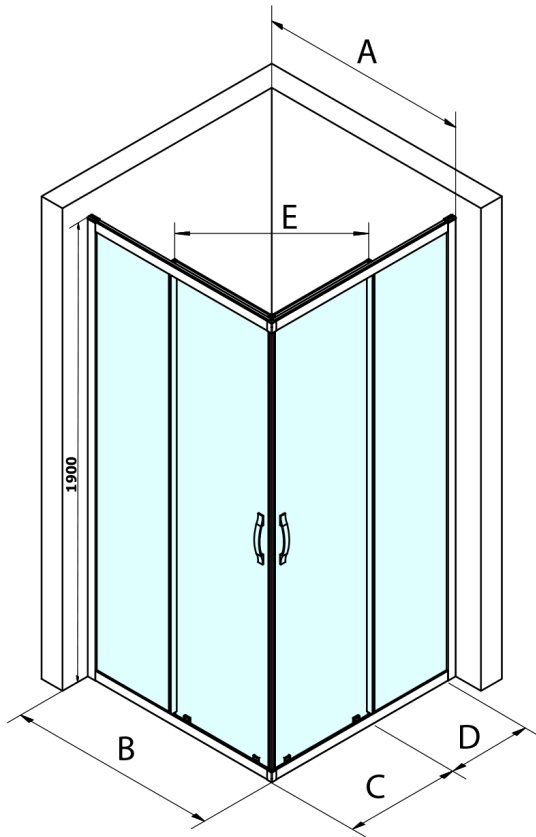

SIGMA SIMPLY Rectangular screen 900x800 mm, L/R variant, corner, Brick glas

Order code: GS2490GS2480

Basic information

Brand: Gelco
Series: SIGMA SIMPLY

Size

Width: 900 mm
Height: 1900 mm
Depth: 800 mm

Properties

Profile colour: Chrome - polished aluminum
Shape: Rectangular with corner entry
Type of opening: Sliding door
Opening width: 468 mm
Glass colour: BRICK glass
Glass finish: Coated glass
Glass thickness: 6 mm
Properties: Framed design
Weight / Piece: 61.0 kg
Packaging: 2 Piece
Warranty: 3 years

SIGMA SIMPLY Rectangular screen 900x800 mm, L/R variant, corner, Brick glas

Technical sheet

MODEL	A	B	C	D	E
GS2180	780-800	800	410	315	432
GS2190	880-900	900	460	365	503
GS2110	980-1000	1000	510	415	570
GS2111	1080-1100	1100	560	515	570
GS2112	1180-1200	1200	610	615	570
GS2480	780-800	800	410	315	432
GS2490	880-900	900	460	365	503
GS2410	980-1000	1000	510	415	570

Size	E
1200x1100	570
1200x1000	570
1200x900	538
1200x800	503
1100x1000	570
1100x800	503
1100x900	538
1000x900	538
1000x800	503
900x800	468