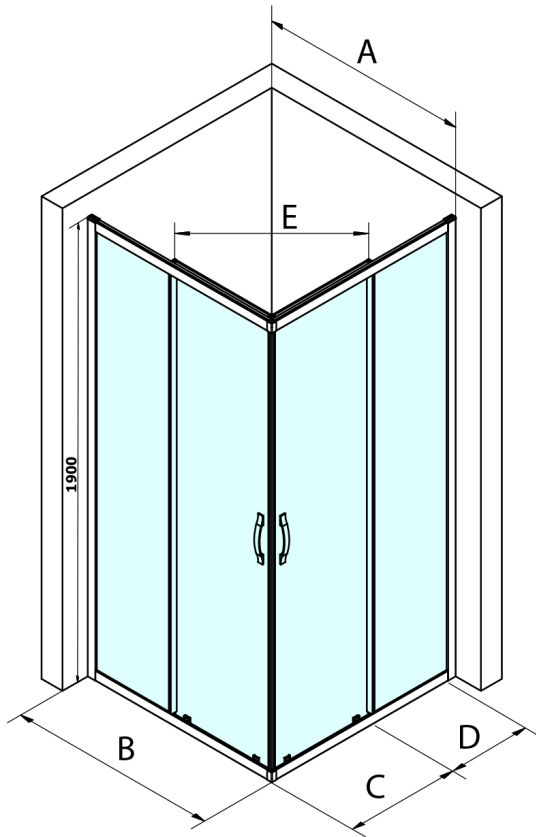

SIGMA SIMPLY Rectangular screen 900x800 mm, L/R variant, corner, Brick glas

Technical sheet