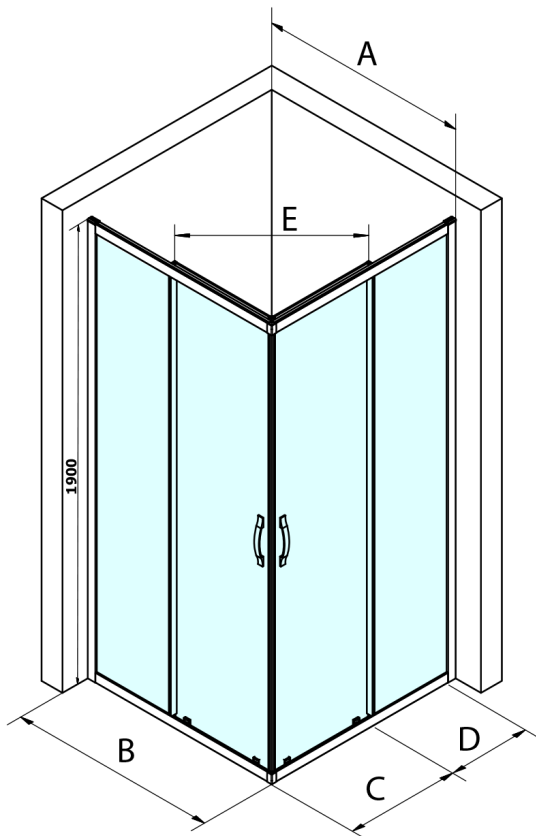

SIGMA SIMPLY Rectangular screen 1000x900 mm, L/R variant, corner, Brick glas

Order code: GS2410GS2490

Basic information

Brand: Gelco
Series: SIGMA SIMPLY

Size

Width: 1000 mm
Height: 1900 mm
Depth: 900 mm

Properties

Profile colour: Chrome - polished aluminum
Shape: Rectangular with corner entry
Type of opening: Sliding door
Opening width: 538 mm
Glass colour: BRICK glass
Glass finish: Coated glass
Glass thickness: 6 mm
Properties: Framed design
Weight / Piece: 67.0 kg
Packaging: 2 Piece
Warranty: 3 years

SIGMA SIMPLY Rectangular screen 1000x900 mm, L/R variant, corner, Brick glas

Technical sheet

MODEL	A	B	C	D	E
GS2180	780-800	800	410	315	432
GS2190	880-900	900	460	365	503
GS2110	980-1000	1000	510	415	570
GS2111	1080-1100	1100	560	515	570
GS2112	1180-1200	1200	610	615	570
GS2480	780-800	800	410	315	432
GS2490	880-900	900	460	365	503
GS2410	980-1000	1000	510	415	570

Size	E
1200x1100	570
1200x1000	570
1200x900	538
1200x800	503
1100x1000	570
1100x800	503
1100x900	538
1000x900	538
1000x800	503
900x800	468