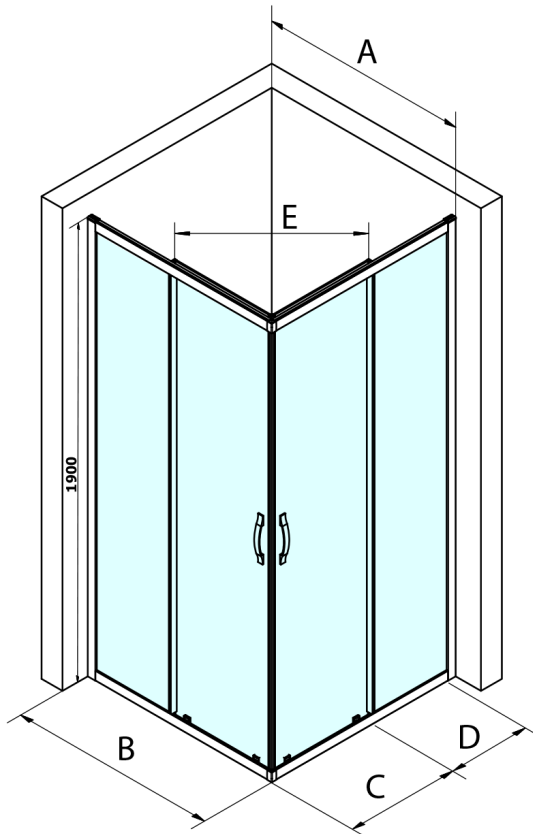

SIGMA SIMPLY Rectangular screen 1000x900 mm, L/R variant, corner, Brick glas

Technical sheet