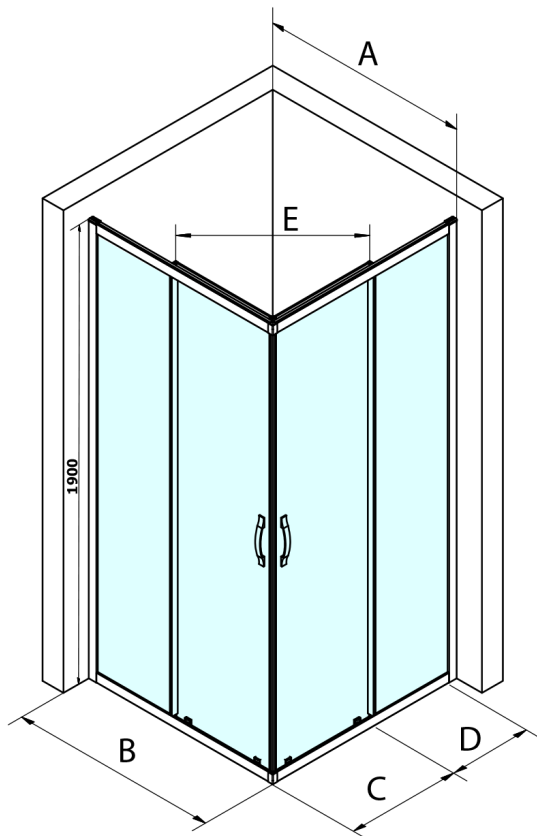

SIGMA SIMPLY Rectangular screen 1000x900 mm, L/R variant, corner, Brick glas

Order code: GS2410GS2490

Basic information

Brand: Gelco
Series: SIGMA SIMPLY

Size

Width: 1000 mm
Height: 1900 mm
Depth: 900 mm

Properties

Profile colour: Chrome - polished aluminum
Shape: Rectangular with corner entry
Type of opening: Sliding door
Opening width: 538 mm
Glass colour: BRICK glass
Glass finish: Coated glass
Glass thickness: 6 mm
Properties: Framed design
Weight / Piece: 67.0 kg
Packaging: 2 Piece
Warranty: 3 years

SIGMA SIMPLY Rectangular screen 1000x900 mm, L/R variant, corner, Brick glas

Technical sheet

MODEL	A	B	C	D	E
GS2180	780-800	800	410	315	432
GS2190	880-900	900	460	365	503
GS2110	980-1000	1000	510	415	570
GS2111	1080-1100	1100	560	515	570
GS2112	1180-1200	1200	610	615	570
GS2480	780-800	800	410	315	432
GS2490	880-900	900	460	365	503
GS2410	980-1000	1000	510	415	570

Size	E
1200x1100	570
1200x1000	570
1200x900	538
1200x800	503
1100x1000	570
1100x800	503
1100x900	538
1000x900	538
1000x800	503
900x800	468