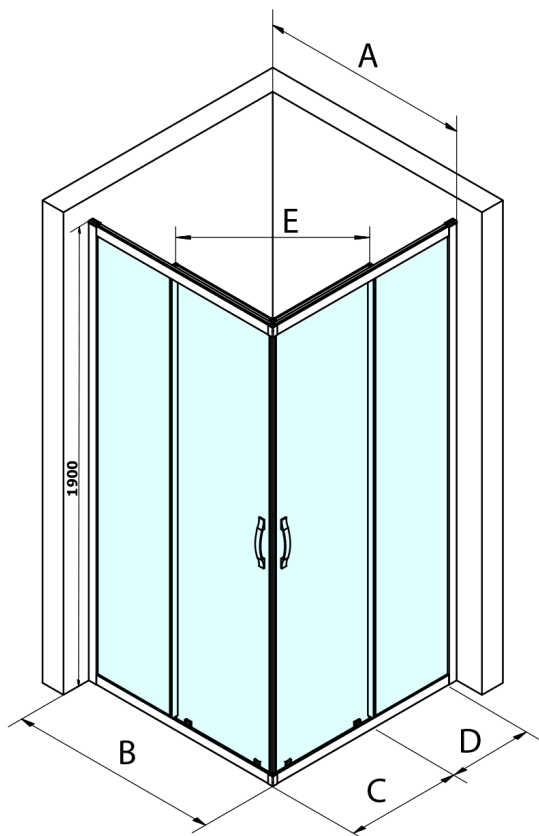

Technical sheet