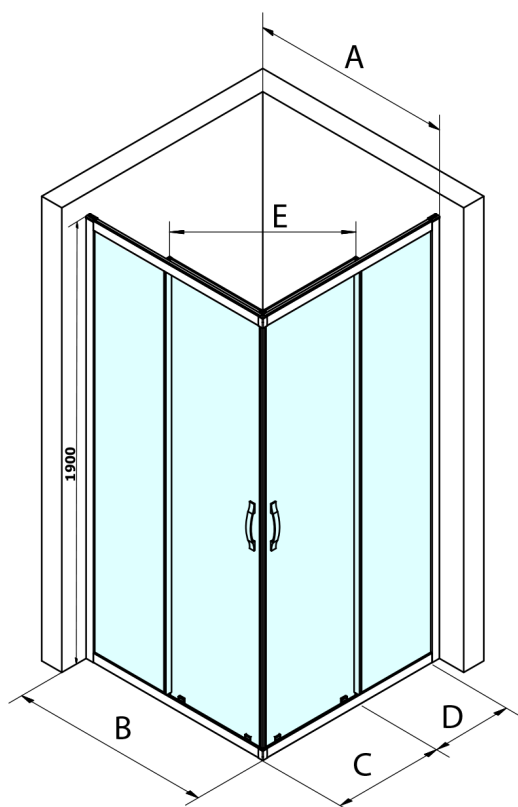

SIGMA SIMPLY Square screen 1000x1000 mm, corner, Brick glass

Order code: GS2410GS2410

Size

Width: 1000 mm

Height: 1900 mm

Depth: 1000 mm

Properties

Warranty: 3 years

Technical sheet

MODEL	A	B	C	D	E
GS2180	780-800	800	410	315	432
GS2190	880-900	900	460	365	503
GS2110	980-1000	1000	510	415	570
GS2111	1080-1100	1100	560	515	570
GS2112	1180-1200	1200	610	615	570
GS2480	780-800	800	410	315	432
GS2490	880-900	900	460	365	503
GS2410	980-1000	1000	510	415	570

Size	E
1200x1100	570
1200x1000	570
1200x900	538
1200x800	503
1100x1000	570
1100x800	503
1100x900	538
1000x900	538
1000x800	503
900x800	468