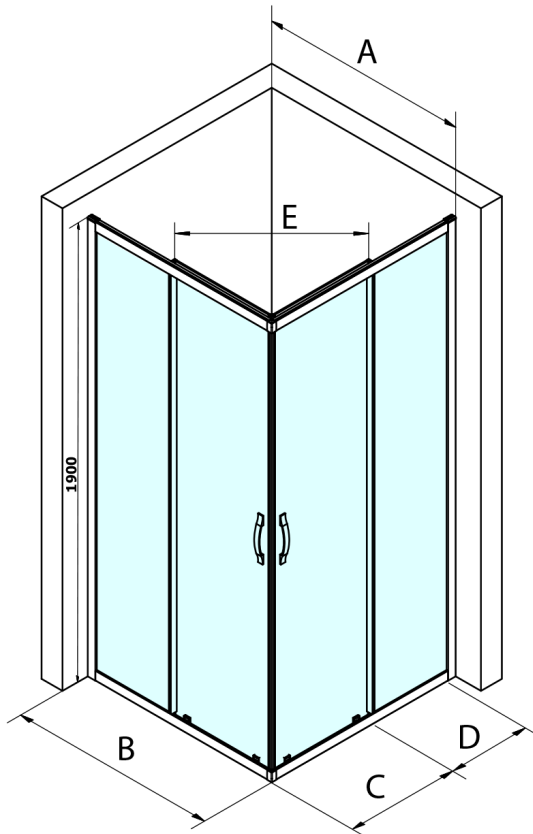

## Size

Width: 900 mm  
Height: 1900 mm  
Depth: 800 mm

## Properties

Profile colour: Chrome - polished aluminum  
Shape: Rectangular with corner entry  
Type of opening: Sliding door  
Opening width: 468 mm  
Glass colour: TRANSPARENT glass  
Glass finish: Coated glass  
Glass thickness: 6 mm  
Properties: Framed design  
Weight / Piece: 61.0 kg  
Packaging: 2 Piece  
Warranty: 3 years

**SIGMA SIMPLY Rectangular screen 900x800 mm, L/R  
variant, corner**

**Technical sheet**

MODEL	A	B	C	D	E
GS2180	780-800	800	410	315	432
GS2190	880-900	900	460	365	503
GS2110	980-1000	1000	510	415	570
GS2111	1080-1100	1100	560	515	570
GS2112	1180-1200	1200	610	615	570
GS2480	780-800	800	410	315	432
GS2490	880-900	900	460	365	503
GS2410	980-1000	1000	510	415	570

Size	E
1200x1100	570
1200x1000	570
1200x900	538
1200x800	503
1100x1000	570
1100x800	503
1100x900	538
1000x900	538
1000x800	503
900x800	468