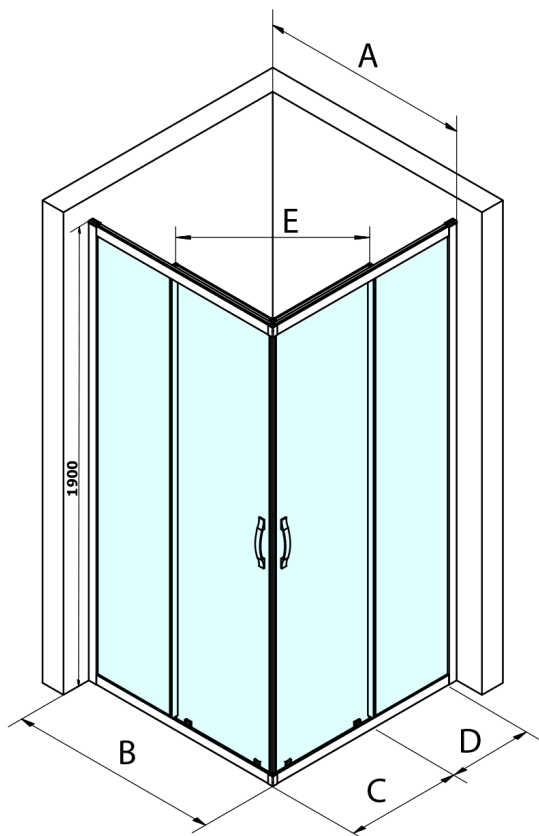

SIGMA SIMPLY Rectangular screen 1000x800 mm, L/R variant, corner

Order code: GS2110GS2180

Basic information

Brand: Gelco
Series: SIGMA SIMPLY

Size

Width: 1000 mm
Height: 1900 mm
Depth: 800 mm

Properties

Profile colour: Chrome - polished aluminum
Shape: Rectangular with corner entry
Type of opening: Sliding door
Opening width: 503 mm
Glass colour: TRANSPARENT glass
Glass finish: Coated glass
Glass thickness: 6 mm
Properties: Framed design
Weight / Piece: 64.0 kg
Packaging: 2 Piece
Warranty: 3 years

SIGMA SIMPLY Rectangular screen 1000x800 mm, L/R variant, corner

Technical sheet

MODEL	A	B	C	D	E
GS2180	780-800	800	410	315	432
GS2190	880-900	900	460	365	503
GS2110	980-1000	1000	510	415	570
GS2111	1080-1100	1100	560	515	570
GS2112	1180-1200	1200	610	615	570
GS2480	780-800	800	410	315	432
GS2490	880-900	900	460	365	503
GS2410	980-1000	1000	510	415	570

Size	E
1200x1100	570
1200x1000	570
1200x900	538
1200x800	503
1100x1000	570
1100x800	503
1100x900	538
1000x900	538
1000x800	503
900x800	468