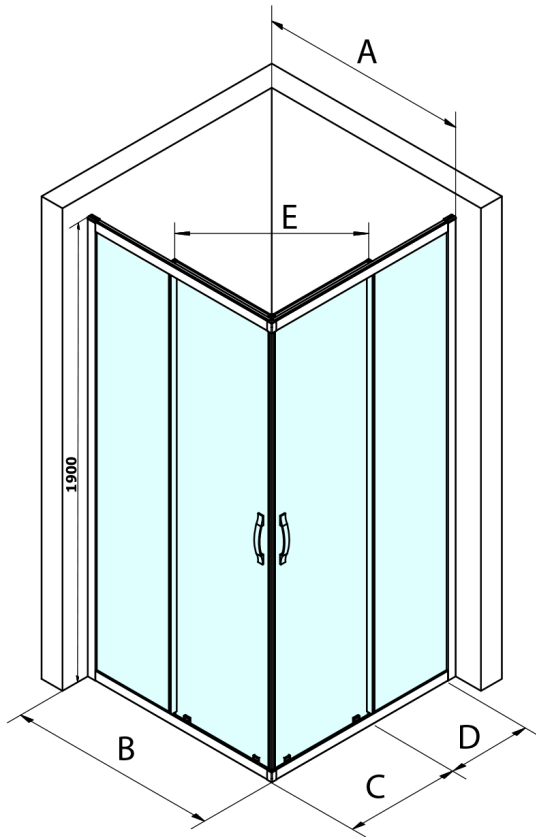

SIGMA SIMPLY Square screen 900x900 mm, corner, clear glass

Order code: GS2190GS2190

Basic information

Brand: Gelco
Series: SIGMA SIMPLY

Size

Width: 900 mm
Height: 1900 mm
Depth: 900 mm

Properties

Profile colour: Chrome - polished aluminum
Shape: Square with corner entry
Type of opening: Sliding door
Opening width: 503 mm
Glass colour: TRANSPARENT glass
Glass finish: Coated glass
Glass thickness: 6 mm
Properties: Framed design
Weight / Piece: 64.0 kg
Packaging: 2 Piece
Warranty: 3 years

SIGMA SIMPLY Square screen 900x900 mm, corner, clear glass

Technical sheet

MODEL	A	B	C	D	E
GS2180	780-800	800	410	315	432
GS2190	880-900	900	460	365	503
GS2110	980-1000	1000	510	415	570
GS2111	1080-1100	1100	560	515	570
GS2112	1180-1200	1200	610	615	570
GS2480	780-800	800	410	315	432
GS2490	880-900	900	460	365	503
GS2410	980-1000	1000	510	415	570

Size	E
1200x1100	570
1200x1000	570
1200x900	538
1200x800	503
1100x1000	570
1100x800	503
1100x900	538
1000x900	538
1000x800	503
900x800	468