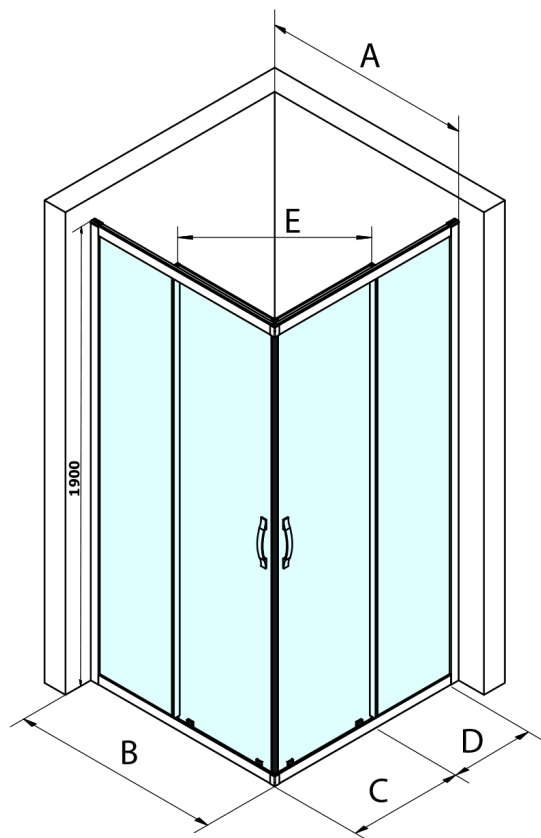

SIGMA SIMPLY Square screen 900x900 mm, corner, clear glass

Technical sheet