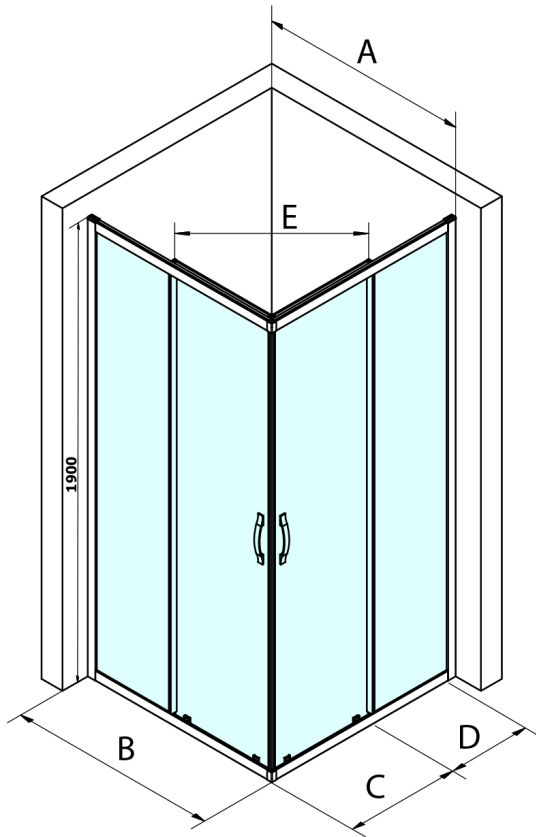

SIGMA SIMPLY Square screen 900x900 mm, corner, clear glass

Order code: GS2190GS2190

Basic information

Brand: Gelco
Series: SIGMA SIMPLY

Size

Width: 900 mm
Height: 1900 mm
Depth: 900 mm

Properties

Profile colour: Chrome - polished aluminum
Shape: Square with corner entry
Type of opening: Sliding door
Opening width: 503 mm
Glass colour: TRANSPARENT glass
Glass finish: Coated glass
Glass thickness: 6 mm
Properties: Framed design
Weight / Piece: 64.0 kg
Packaging: 2 Piece
Warranty: 3 years

SIGMA SIMPLY Square screen 900x900 mm, corner, clear glass

Technical sheet

| MODEL | A | B | C | D | E |
|--------|-----------|------|-----|-----|-----|
| GS2180 | 780-800 | 800 | 410 | 315 | 432 |
| GS2190 | 880-900 | 900 | 460 | 365 | 503 |
| GS2110 | 980-1000 | 1000 | 510 | 415 | 570 |
| GS2111 | 1080-1100 | 1100 | 560 | 515 | 570 |
| GS2112 | 1180-1200 | 1200 | 610 | 615 | 570 |
| GS2480 | 780-800 | 800 | 410 | 315 | 432 |
| GS2490 | 880-900 | 900 | 460 | 365 | 503 |
| GS2410 | 980-1000 | 1000 | 510 | 415 | 570 |

| Size | E |
|-----------|-----|
| 1200x1100 | 570 |
| 1200x1000 | 570 |
| 1200x900 | 538 |
| 1200x800 | 503 |
| 1100x1000 | 570 |
| 1100x800 | 503 |
| 1100x900 | 538 |
| 1000x900 | 538 |
| 1000x800 | 503 |
| 900x800 | 468 |