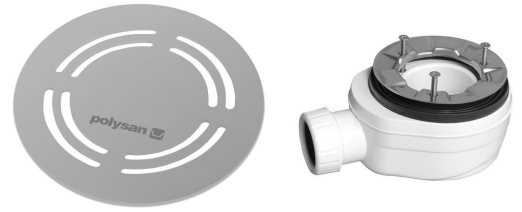

FLEXIA shower Tray Waste O 90mm, DN40, stainless steel

Order code: 91412

Properties

Colour: Stainless steel matt
 Material: Plastic
 Warranty: 2 years

Technical sheet

D/DN 88/40

průtok l/min : 52