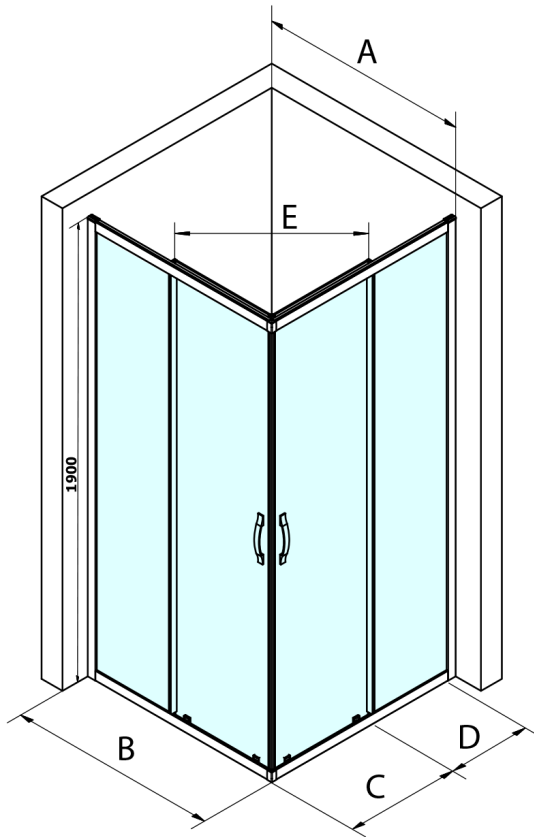

SIGMA SIMPLY Square screen 800x800 mm, corner, clear glass

Order code: GS2180GS2180

Basic information

Brand: Gelco
Series: SIGMA SIMPLY

Size

Width: 800 mm
Height: 1900 mm
Depth: 800 mm

Properties

Profile colour: Chrome - polished aluminum
Shape: Square with corner entry
Type of opening: Sliding door
Opening width: 432 mm
Glass colour: TRANSPARENT glass
Glass finish: Coated glass
Glass thickness: 6 mm
Properties: Framed design
Weight / Piece: 58.0 kg
Packaging: 2 Piece
Warranty: 3 years

SIGMA SIMPLY Square screen 800x800 mm, corner, clear glass

Technical sheet

MODEL	A	B	C	D	E
GS2180	780-800	800	410	315	432
GS2190	880-900	900	460	365	503
GS2110	980-1000	1000	510	415	570
GS2111	1080-1100	1100	560	515	570
GS2112	1180-1200	1200	610	615	570
GS2480	780-800	800	410	315	432
GS2490	880-900	900	460	365	503
GS2410	980-1000	1000	510	415	570

Size	E
1200x1100	570
1200x1000	570
1200x900	538
1200x800	503
1100x1000	570
1100x800	503
1100x900	538
1000x900	538
1000x800	503
900x800	468