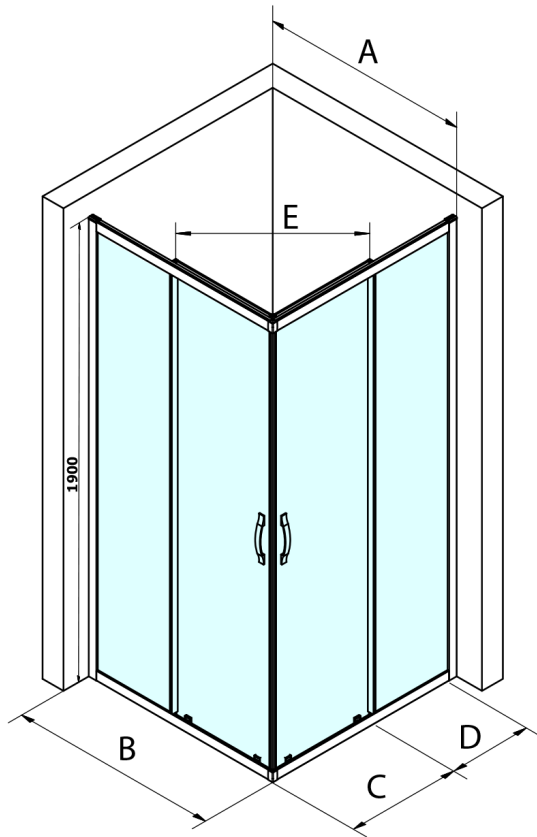

SIGMA SIMPLY Square screen 800x800 mm, corner, clear glass

Order code: GS2180GS2180

Basic information

Brand: Gelco
Series: SIGMA SIMPLY

Size

Width: 800 mm
Height: 1900 mm
Depth: 800 mm

Properties

Profile colour: Chrome - polished aluminum
Shape: Square with corner entry
Type of opening: Sliding door
Opening width: 432 mm
Glass colour: TRANSPARENT glass
Glass finish: Coated glass
Glass thickness: 6 mm
Properties: Framed design
Weight / Piece: 58.0 kg
Packaging: 2 Piece
Warranty: 3 years

SIGMA SIMPLY Square screen 800x800 mm, corner, clear glass

Technical sheet

MODEL	A	B	C	D	E
GS2180	780-800	800	410	315	432
GS2190	880-900	900	460	365	503
GS2110	980-1000	1000	510	415	570
GS2111	1080-1100	1100	560	515	570
GS2112	1180-1200	1200	610	615	570
GS2480	780-800	800	410	315	432
GS2490	880-900	900	460	365	503
GS2410	980-1000	1000	510	415	570

Size	E
1200x1100	570
1200x1000	570
1200x900	538
1200x800	503
1100x1000	570
1100x800	503
1100x900	538
1000x900	538
1000x800	503
900x800	468