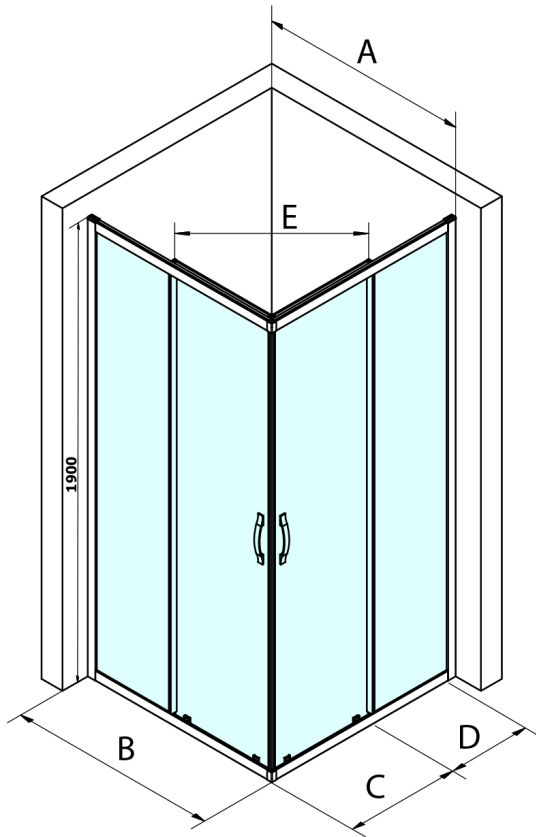

SIGMA SIMPLY Square screen 800x800 mm, corner, clear glass

Order code: GS2180GS2180

Basic information

Brand: Gelco
Series: SIGMA SIMPLY

Size

Width: 800 mm
Height: 1900 mm
Depth: 800 mm

Properties

Profile colour: Chrome - polished aluminum
Shape: Square with corner entry
Type of opening: Sliding door
Opening width: 432 mm
Glass colour: TRANSPARENT glass
Glass finish: Coated glass
Glass thickness: 6 mm
Properties: Framed design
Weight / Piece: 58.0 kg
Packaging: 2 Piece
Warranty: 3 years

SIGMA SIMPLY Square screen 800x800 mm, corner, clear glass

Technical sheet

MODEL	A	B	C	D	E
GS2180	780-800	800	410	315	432
GS2190	880-900	900	460	365	503
GS2110	980-1000	1000	510	415	570
GS2111	1080-1100	1100	560	515	570
GS2112	1180-1200	1200	610	615	570
GS2480	780-800	800	410	315	432
GS2490	880-900	900	460	365	503
GS2410	980-1000	1000	510	415	570

Size	E
1200x1100	570
1200x1000	570
1200x900	538
1200x800	503
1100x1000	570
1100x800	503
1100x900	538
1000x900	538
1000x800	503
900x800	468