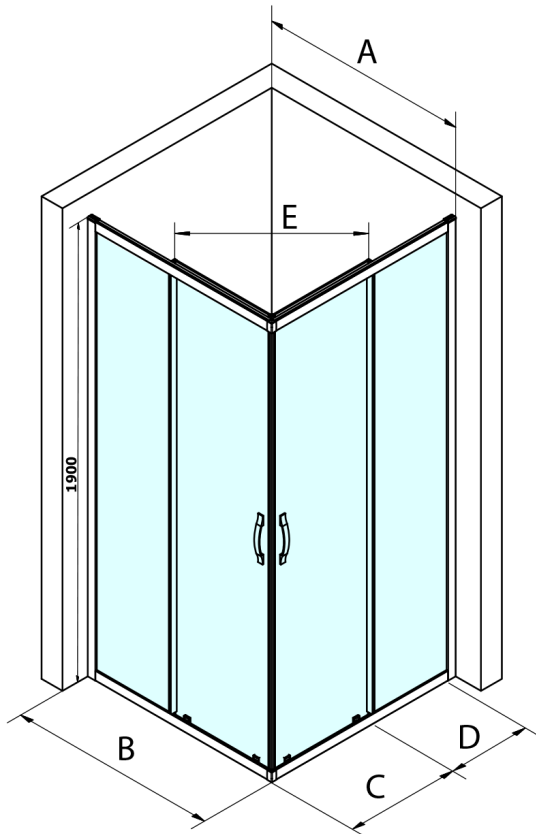

SIGMA SIMPLY Square screen 1000x1000 mm, corner, clear glass

Order code: GS2110GS2110

Basic information

Brand: Gelco
Series: SIGMA SIMPLY

Size

Width: 1000 mm
Height: 1900 mm
Depth: 1000 mm

Properties

Profile colour: Chrome - polished aluminum
Shape: Square with corner entry
Type of opening: Sliding door
Opening width: 570 mm
Glass colour: TRANSPARENT glass
Glass finish: Coated glass
Glass thickness: 6 mm
Properties: Framed design
Weight / Piece: 70.0 kg
Packaging: 2 Piece
Warranty: 3 years

Technical sheet

MODEL	A	B	C	D	E
GS2180	780-800	800	410	315	432
GS2190	880-900	900	460	365	503
GS2110	980-1000	1000	510	415	570
GS2111	1080-1100	1100	560	515	570
GS2112	1180-1200	1200	610	615	570
GS2480	780-800	800	410	315	432
GS2490	880-900	900	460	365	503
GS2410	980-1000	1000	510	415	570

Size	E
1200x1100	570
1200x1000	570
1200x900	538
1200x800	503
1100x1000	570
1100x800	503
1100x900	538
1000x900	538
1000x800	503
900x800	468