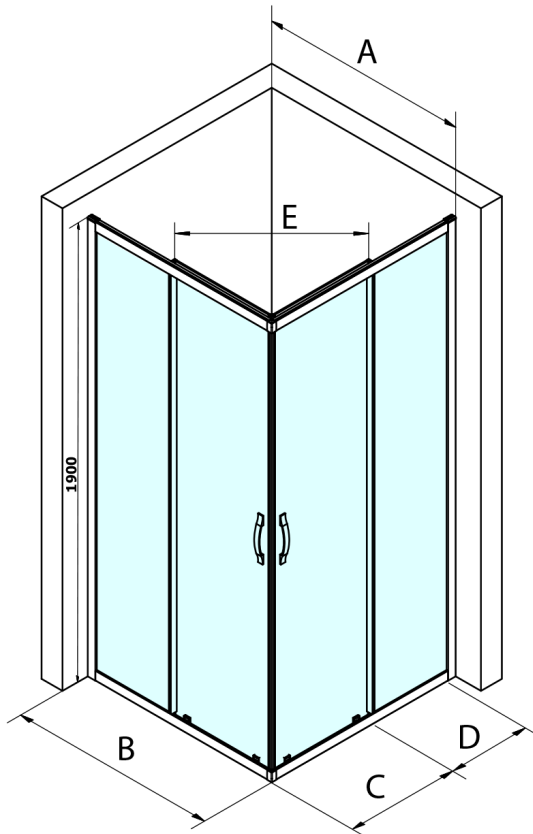

SIGMA SIMPLY Square screen 1000x1000 mm, corner, clear glass

Order code: GS2110GS2110

Basic information

Brand: Gelco
Series: SIGMA SIMPLY

Size

Width: 1000 mm
Height: 1900 mm
Depth: 1000 mm

Properties

Profile colour: Chrome - polished aluminum
Shape: Square with corner entry
Type of opening: Sliding door
Opening width: 570 mm
Glass colour: TRANSPARENT glass
Glass finish: Coated glass
Glass thickness: 6 mm
Properties: Framed design
Weight / Piece: 70.0 kg
Packaging: 2 Piece
Warranty: 3 years

Technical sheet

MODEL	A	B	C	D	E
GS2180	780-800	800	410	315	432
GS2190	880-900	900	460	365	503
GS2110	980-1000	1000	510	415	570
GS2111	1080-1100	1100	560	515	570
GS2112	1180-1200	1200	610	615	570
GS2480	780-800	800	410	315	432
GS2490	880-900	900	460	365	503
GS2410	980-1000	1000	510	415	570

Size	E
1200x1100	570
1200x1000	570
1200x900	538
1200x800	503
1100x1000	570
1100x800	503
1100x900	538
1000x900	538
1000x800	503
900x800	468