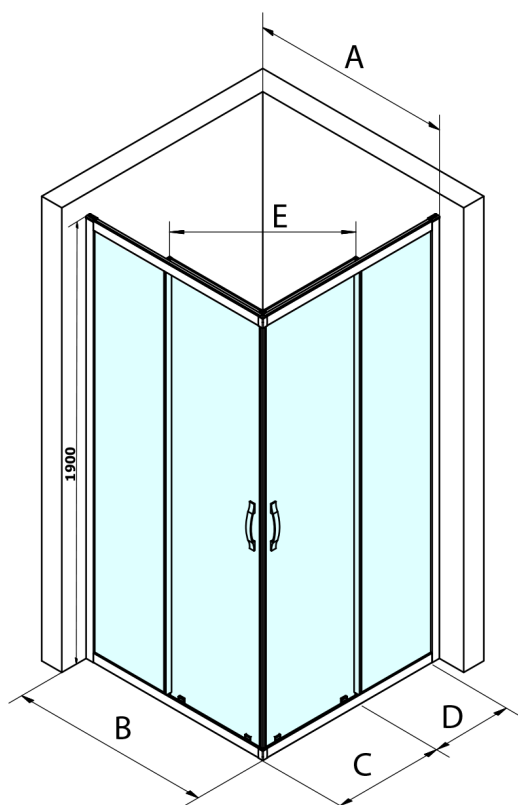

SIGMA SIMPLY Square screen 1000x1000 mm, corner, clear glass

Order code: GS2110GS2110

Size

Width: 1000 mm

Height: 1900 mm

Depth: 1000 mm

Properties

Warranty: 3 years

Technical sheet

MODEL	A	B	C	D	E
GS2180	780-800	800	410	315	432
GS2190	880-900	900	460	365	503
GS2110	980-1000	1000	510	415	570
GS2111	1080-1100	1100	560	515	570
GS2112	1180-1200	1200	610	615	570
GS2480	780-800	800	410	315	432
GS2490	880-900	900	460	365	503
GS2410	980-1000	1000	510	415	570

Size	E
1200x1100	570
1200x1000	570
1200x900	538
1200x800	503
1100x1000	570
1100x800	503
1100x900	538
1000x900	538
1000x800	503
900x800	468