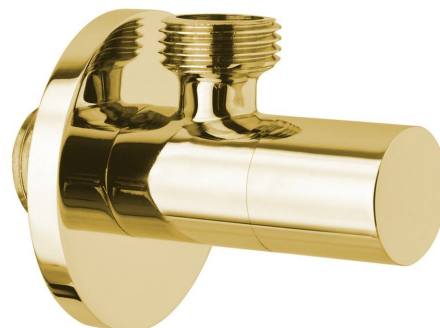

## Angle Valve with rosette, round, 1/2"x 3/8", gold

Order code: SL017

### Basic information

Brand: Sapho

### Properties

Colour: Gold  
Material: Brass  
Thread size: 1/2"x3/8"  
Equipment: Without filter  
Weight / Piece: 0.16 kg  
Packaging: 1 Piece  
Warranty: 2 years

Technical sheet