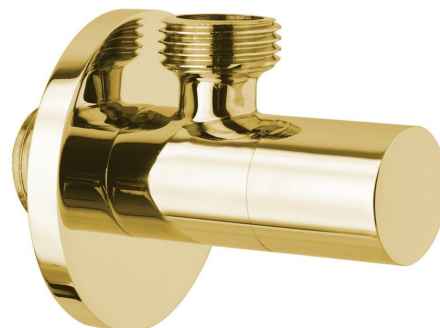

Angle Valve with rosette, round, 1/2"x 3/8", gold

Order code: SL017

Basic information

Brand: Sapho

Properties

Colour: Gold
Material: Brass
Thread size: 1/2"x3/8"
Equipment: Without filter
Weight / Piece: 0.16 kg
Packaging: 1 Piece
Warranty: 2 years