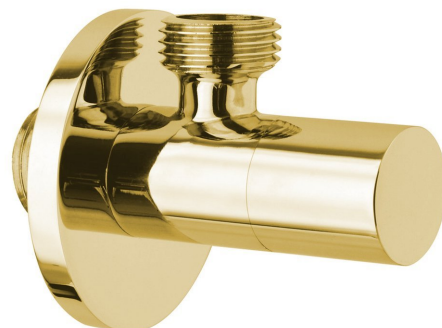

## Angle Valve with rosette, round, 1/2"x 3/8", gold

Order code: SL017

### Basic information

Brand: Sapho

### Properties

Colour: Gold  
Material: Brass  
Thread size: 1/2"x3/8"  
Equipment: Without filter  
Weight / Piece: 0.16 kg  
Packaging: 1 Piece  
Warranty: 2 years

Technical sheet