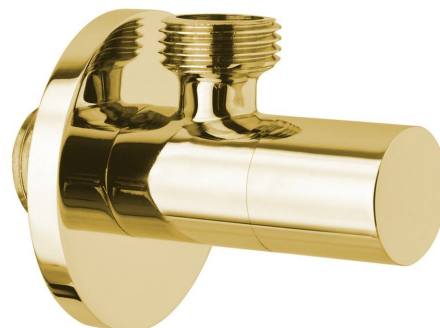

## Angle Valve with rosette, round, 1/2"x 3/8", gold

**Order code:** SL017

### Basic information

**Brand:** Sapho

### Properties

**Colour:** Gold  
**Material:** Brass  
**Thread size:** 1/2"x3/8"  
**Equipment:** Without filter  
**Weight / Piece:** 0.16 kg  
**Packaging:** 1 Piece  
**Warranty:** 2 years

Technical sheet