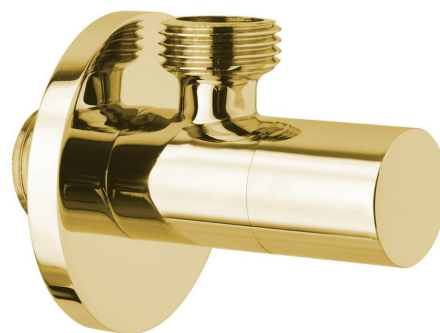

Angle Valve with rosette, round, 1/2'x 3/8', gold

Order code: SL017

Properties

Colour: Gold
Material: Brass
Warranty: 2 years

Technical sheet